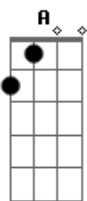

Eric Clapton - Layla Acoustic

Tom: A

Intro: Dm Bb C Dm

Dbm Ab
What will you do when you get lonely
Dbm C D E
No one waitin' by your side?
Gbm B7 E A
You've been running hiding much too long
Gbm B7 E
You know, it's just your foolish pride

Refrão:

A Dm Bb C Dm
Lay.....la got me on my knees
Bb C Dm
Layla begging darling please
Bb C A|-0--3-
Layla darling won't you ease my worried mind?

Dbm Ab
Tried to give you consolation
Dbm C D E
Your old man won't let you down
Gbm B7 E A
Like a fool I fell in love with you
Gbm B7 E
Turned my whole world upside down

Refrão:

A Dm Bb C Dm
Lay.....la got me on my knees
Bb C Dm
Layla begging darling please
Bb C A|-0--3-
Layla darling won't you ease my worried mind?

Dbm Ab
Make the best of the situation
Dbm C D E
Before I finally go insane
Gbm B7 E A
Please don't say we'll never find a way
Gbm B7 E
Tell me all my love's in vain.

Refrão:

A Dm Bb C Dm
Lay.....la got me on my knees
Bb C Dm
Layla begging darling please
Bb C Dm
Layla darling won't you ease my worried mind?

A Dm Bb C Dm
Lay.....la got me on my knees
Bb C Dm
Layla begging darling please
Bb C Dm
Layla darling won't you ease my worried mind?

Base do Solo 7x: Dm Bb C Dm

Refrão:

A Dm Bb C Dm
Lay.....la got me on my knees
Bb C Dm
Layla begging darling please
Bb C Dm
Layla darling won't you ease my worried mind?

A Dm Bb C Dm
Lay.....la got me on my knees
Bb C Dm
Layla begging darling please
Bb C Dm
Layla darling won't you ease my worried mind?

Acordes