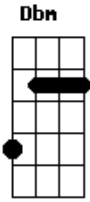

© ukulele-chords.com