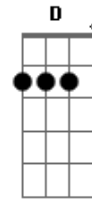

© ukulele-chords.com