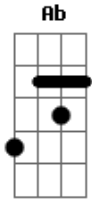

ukulele-chords.com