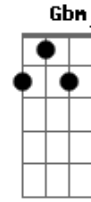

© ukulele-chords.com

© ukulele-chords.com