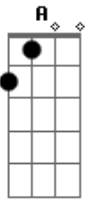

Eric Clapton - Layla Acoustic

Tom: A

Intro: Dm Bb C Dm

Dbm Ab
What will you do when you get lonely
Dbm C D E
No one waitin' by your side?
Gbm B7 E A
You've been running hiding much too long
Gbm B7 E
You know, it's just your foolish pride

Refrão:

A Dm Bb C Dm
Lay.....la got me on my knees
Bb C Dm
Layla begging darling please
Bb C A|-0--3-
Layla darling won't you ease my worried mind?

Dbm Ab
Tried to give you consolation
Dbm C D E
Your old man won't let you down
Gbm B7 E A
Like a fool I fell in love with you
Gbm B7 E
Turned my whole world upside down

Refrão:

A Dm Bb C Dm
Lay.....la got me on my knees
Bb C Dm
Layla begging darling please
Bb C A|-0--3-
Layla darling won't you ease my worried mind?

Dbm Ab
Make the best of the situation
Dbm C D E
Before I finally go insane
Gbm B7 E A
Please don't say we'll never find a way
Gbm B7 E
Tell me all my love's in vain.

Refrão:

A Dm Bb C Dm
Lay.....la got me on my knees
Bb C Dm
Layla begging darling please
Bb C Dm Bb C Dm
Layla darling won't you ease my worried mind?

A Dm Bb C Dm
Lay.....la got me on my knees
Bb C Dm
Layla begging darling please
Bb C Dm Bb C
Layla darling won't you ease my worried mind?

Base do Solo 7x: Dm Bb C Dm

Refrão:

A Dm Bb C Dm
Lay.....la got me on my knees
Bb C Dm
Layla begging darling please
Bb C Dm Bb C Dm
Layla darling won't you ease my worried mind?

A Dm Bb C Dm
Lay.....la got me on my knees
Bb C Dm
Layla begging darling please
Bb C Dm Bb C Dm
Layla darling won't you ease my worried mind?

Acordes

© ukulele-chords.com