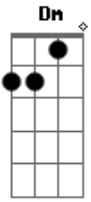

Eric Clapton - Layla Acoustic

Tom: A

Intro: Dm Bb C Dm

Dbm Ab
What will you do when you get lonely
Dbm C D E
No one waitin' by your side?
Gbm B7 E A
You've been running hiding much too long
Gbm B7 E
You know, it's just your foolish pride

Refrão:

A Dm Bb C Dm
Lay.....la got me on my knees
Bb C Dm
Layla begging darling please
Bb C A|-0--3-
Layla darling won't you ease my worried mind?

Dbm Ab
Tried to give you consolation
Dbm C D E
Your old man won't let you down
Gbm B7 E A
Like a fool I fell in love with you
Gbm B7 E
Turned my whole world upside down

Refrão:

A Dm Bb C Dm
Lay.....la got me on my knees
Bb C Dm
Layla begging darling please
Bb C A|-0--3-
Layla darling won't you ease my worried mind?

Dbm Ab
Make the best of the situation
Dbm C D E
Before I finally go insane
Gbm B7 E A
Please don't say we'll never find a way
Gbm B7 E
Tell me all my love's in vain.

Refrão:

A Dm Bb C Dm
Lay.....la got me on my knees
Bb C Dm
Layla begging darling please
Bb C Dm Bb C Dm
Layla darling won't you ease my worried mind?

A Dm Bb C Dm
Lay.....la got me on my knees
Bb C Dm
Layla begging darling please
Bb C Dm Bb C
Layla darling won't you ease my worried mind?

Base do Solo 7x: Dm Bb C Dm

Refrão:

A Dm Bb C Dm
Lay.....la got me on my knees
Bb C Dm
Layla begging darling please
Bb C Dm Bb C Dm
Layla darling won't you ease my worried mind?

A Dm Bb C Dm
Lay.....la got me on my knees
Bb C Dm
Layla begging darling please
Bb C Dm Bb C Dm
Layla darling won't you ease my worried mind?

Acordes

© ukulele-chords.com

© ukulele-chords.com

© ukulele-chords.com

© ukulele-chords.com

ukulele-chords.com

© ukulele-chords.com

© ukulele-chords.com

© ukulele-chords.com

© ukulele-chords.com

© ukulele-chords.com