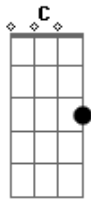

Eric Clapton - Layla Acoustic

Tom: A

Intro: Dm Bb C Dm

Dbm Ab
What will you do when you get lonely
Dbm C D E
No one waitin' by your side?
Gbm B7 E A
You've been running hiding much too long
Gbm B7 E
You know, it's just your foolish pride

Refrão:

A Dm Bb C Dm
Lay.....la got me on my knees
Bb C Dm
Layla begging darling please
Bb C Dm Bb C A|-0--3-
Layla darling won't you ease my worried mind?

Dbm Ab
Tried to give you consolation
Dbm C D E
Your old man won't let you down
Gbm B7 E A
Like a fool I fell in love with you
Gbm B7 E
Turned my whole world upside down

Refrão:

A Dm Bb C Dm
Lay.....la got me on my knees
Bb C Dm
Layla begging darling please
Bb C Dm Bb C A|-0--3-
Layla darling won't you ease my worried mind?

Dbm Ab
Make the best of the situation
Dbm C D E
Before I finally go insane
Gbm B7 E A
Please don't say we'll never find a way
Gbm B7 E
Tell me all my love's in vain.

Refrão:

A Dm Bb C Dm
Lay.....la got me on my knees
Bb C Dm
Layla begging darling please
Bb C Dm Bb C Dm
Layla darling won't you ease my worried mind?

A Dm Bb C Dm
Lay.....la got me on my knees
Bb C Dm
Layla begging darling please
Bb C Dm Bb C
Layla darling won't you ease my worried mind?

Base do Solo 7x: Dm Bb C Dm

Refrão:

A Dm Bb C Dm
Lay.....la got me on my knees
Bb C Dm
Layla begging darling please
Bb C Dm Bb C Dm
Layla darling won't you ease my worried mind?

A Dm Bb C Dm
Lay.....la got me on my knees
Bb C Dm
Layla begging darling please
Bb C Dm Bb C Dm
Layla darling won't you ease my worried mind?

Acordes

© ukulele-chords.com

© ukulele-chords.com

© ukulele-chords.com

© ukulele-chords.com

ukulele-chords.com

© ukulele-chords.com

© ukulele-chords.com

© ukulele-chords.com

© ukulele-chords.com

© ukulele-chords.com