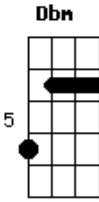

© ukulele-chords.com