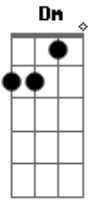

Eric Clapton - Layla Acoustic

Tom: A

Intro: Dm Bb C Dm

Dbm Ab
What will you do when you get lonely
Dbm C D E
No one waitin' by your side?
Gbm B7 E A
You've been running hiding much too long
Gbm B7 E
You know, it's just your foolish pride

Refrão:

A Dm Bb C Dm
Lay.....la got me on my knees
Bb C Dm
Layla begging darling please
Bb C Dm Bb C A|-0--3-
Layla darling won't you ease my worried mind?

Dbm Ab
Tried to give you consolation
Dbm C D E
Your old man won't let you down
Gbm B7 E A
Like a fool I fell in love with you
Gbm B7 E
Turned my whole world upside down

Refrão:

A Dm Bb C Dm
Lay.....la got me on my knees
Bb C Dm
Layla begging darling please
Bb C Dm Bb C A|-0--3-
Layla darling won't you ease my worried mind?

Dbm Ab
Make the best of the situation
Dbm C D E
Before I finally go insane
Gbm B7 E A
Please don't say we'll never find a way
Gbm B7 E
Tell me all my love's in vain.

Refrão:

A Dm Bb C Dm
Lay.....la got me on my knees
Bb C Dm
Layla begging darling please
Bb C Dm Bb C Dm
Layla darling won't you ease my worried mind?

A Dm Bb C Dm
Lay.....la got me on my knees
Bb C Dm
Layla begging darling please
Bb C Dm Bb C
Layla darling won't you ease my worried mind?

Base do Solo 7x: Dm Bb C Dm

Refrão:

A Dm Bb C Dm
Lay.....la got me on my knees
Bb C Dm
Layla begging darling please
Bb C Dm Bb C Dm
Layla darling won't you ease my worried mind?

A Dm Bb C Dm
Lay.....la got me on my knees
Bb C Dm
Layla begging darling please
Bb C Dm Bb C Dm
Layla darling won't you ease my worried mind?

Acordes

© ukulele-chords.com

© ukulele-chords.com

© ukulele-chords.com

© ukulele-chords.com

ukulele-chords.com

© ukulele-chords.com

© ukulele-chords.com

© ukulele-chords.com

© ukulele-chords.com

© ukulele-chords.com