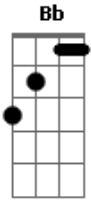

© ukulele-chords.com

© ukulele-chords.com