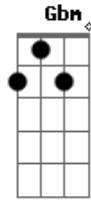

© ukulele-chords.com

© ukulele-chords.com