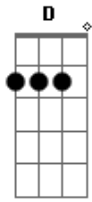

© ukulele-chords.com