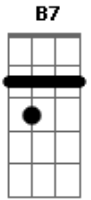

© ukulele-chords.com