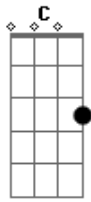

Eric Clapton - Layla Acoustic

Tom: A

Intro: Dm Bb C Dm

Dbm Ab
What will you do when you get lonely
Dbm C D E
No one waitin' by your side?
Gbm B7 E A
You've been running hiding much too long
Gbm B7 E
You know, it's just your foolish pride

Refrão:

A Dm Bb C Dm
Lay.....la got me on my knees
Bb C Dm
Layla begging darling please
Bb C A|-0--3-
Layla darling won't you ease my worried mind?

Dbm Ab
Tried to give you consolation
Dbm C D E
Your old man won't let you down
Gbm B7 E A
Like a fool I fell in love with you
Gbm B7 E
Turned my whole world upside down

Refrão:

A Dm Bb C Dm
Lay.....la got me on my knees
Bb C Dm
Layla begging darling please
Bb C A|-0--3-
Layla darling won't you ease my worried mind?

Dbm Ab
Make the best of the situation
Dbm C D E
Before I finally go insane
Gbm B7 E A
Please don't say we'll never find a way
Gbm B7 E
Tell me all my love's in vain.

Refrão:

A Dm Bb C Dm
Lay.....la got me on my knees
Bb C Dm
Layla begging darling please
Bb C Dm Bb C Dm
Layla darling won't you ease my worried mind?

A Dm Bb C Dm
Lay.....la got me on my knees
Bb C Dm
Layla begging darling please
Bb C Dm Bb C
Layla darling won't you ease my worried mind?

Base do Solo 7x: Dm Bb C Dm

Refrão:

A Dm Bb C Dm
Lay.....la got me on my knees
Bb C Dm
Layla begging darling please
Bb C Dm Bb C Dm
Layla darling won't you ease my worried mind?

A Dm Bb C Dm
Lay.....la got me on my knees
Bb C Dm
Layla begging darling please
Bb C Dm Bb C Dm
Layla darling won't you ease my worried mind?

Acordes

© ukulele-chords.com

© ukulele-chords.com

© ukulele-chords.com

© ukulele-chords.com

ukulele-chords.com

© ukulele-chords.com

© ukulele-chords.com

© ukulele-chords.com

© ukulele-chords.com

© ukulele-chords.com