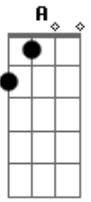

Eric Clapton - Layla Acoustic

Tom: A

Intro: Dm Bb C Dm

Dbm Ab
What will you do when you get lonely
Dbm C D E
No one waitin' by your side?
Gbm B7 E A
You've been running hiding much too long
Gbm B7 E
You know, it's just your foolish pride

Refrão:

A Dm Bb C Dm
Lay.....la got me on my knees
Bb C Dm
Layla begging darling please
Bb C Dm Bb C A|-0--3-
Layla darling won't you ease my worried mind?

Dbm Ab
Tried to give you consolation
Dbm C D E
Your old man won't let you down
Gbm B7 E A
Like a fool I fell in love with you
Gbm B7 E
Turned my whole world upside down

Refrão:

A Dm Bb C Dm
Lay.....la got me on my knees
Bb C Dm
Layla begging darling please
Bb C Dm Bb C A|-0--3-
Layla darling won't you ease my worried mind?

Dbm Ab
Make the best of the situation
Dbm C D E
Before I finally go insane
Gbm B7 E A
Please don't say we'll never find a way
Gbm B7 E
Tell me all my love's in vain.

Refrão:

A Dm Bb C Dm
Lay.....la got me on my knees
Bb C Dm
Layla begging darling please
Bb C Dm Bb C Dm
Layla darling won't you ease my worried mind?

A Dm Bb C Dm
Lay.....la got me on my knees
Bb C Dm
Layla begging darling please
Bb C Dm Bb C
Layla darling won't you ease my worried mind?

Base do Solo 7x: Dm Bb C Dm

Refrão:

A Dm Bb C Dm
Lay.....la got me on my knees
Bb C Dm
Layla begging darling please
Bb C Dm Bb C Dm
Layla darling won't you ease my worried mind?

A Dm Bb C Dm
Lay.....la got me on my knees
Bb C Dm
Layla begging darling please
Bb C Dm Bb C Dm
Layla darling won't you ease my worried mind?

Acordes

© ukulele-chords.com