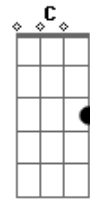

© ukulele-chords.com