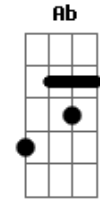

ukulele-chords.com