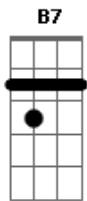

© ukulele-chords.com