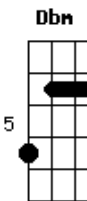

© ukulele-chords.com