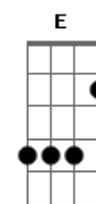

© ukulele-chords.com