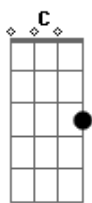

© ukulele-chords.com