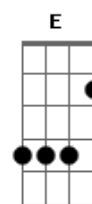

© ukulele-chords.com