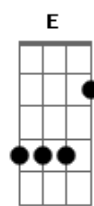

© ukulele-chords.com