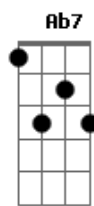

© ukulele-chords.com