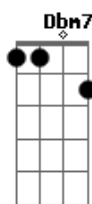

© ukulele-chords.com