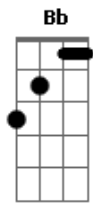

© ukulele-chords.com