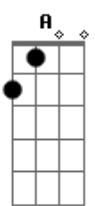

Eric Clapton - Layla Acoustic

Tom: A

Solo Intro:

Dbm7 Ab7
What will you do when you get lonely
Dbm7 C D E E7
No one waitin' by your side?
Gbm B7 E A
You've been running hiding much too long
Gbm B7 E
You know, it's just your foolish pride.

Refrão:

A Dm Bb C Dm
Lay.....la got me on my knees
Bb C Dm
Layla begging darling please
Bb C Dm Bb C A|-0-3-
Layla darling won't you ease my worried mind?

Dbm7 Ab7
Tried to give you consolation
Dbm7 C D E E7
Your old man won't let you down
Gbm B7 E A
Like a fool I fell in love with you
Gbm B7 E
Turned my whole world upside down

Refrão:

A Dm Bb C Dm
Lay.....la got me on my knees

Bb C Dm
Layla begging darling please
Bb C Dm Bb C A|-0-3-
Layla darling won't you ease my worried mind?

Dbm7 Ab7
Make the best of the situation
Dbm7 C D E E7
Before I finally go insane
Gbm B7 E A
Please don't say we'll never find a way
Gbm B7 E
Tell me all my love's in vain

Refrão:

A Dm Bb C Dm
Lay.....la got me on my knees
Bb C Dm
Layla begging darling please
Bb C Dm Bb C Dm
Layla darling won't you ease my worried mind?

Dm Bb C Dm
Lay.....la got me on my knees
Bb C Dm
Layla begging darling please
Bb C Dm Bb C Dm
Layla darling won't you ease my worried mind?

Solo: Dm Bb C Dm
Lay.....la got me on my knees
Bb C Dm
Layla begging darling please
Bb C Dm Bb C Dm
Layla darling won't you ease my worried mind?

Dm Bb C Dm
Lay.....la got me on my knees
Bb C Dm
Layla begging darling please
Bb C Dm Bb C Dm
Layla darling won't you ease my worried mind?

Acordes

© ukulele-chords.com