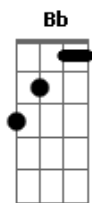

© ukulele-chords.com