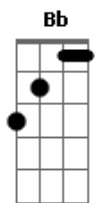

© ukulele-chords.com