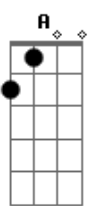

Eric Clapton - Layla Acoustic

Tom: A

Solo Intro:

Dbm7 What will you do when you get lonely Ab7
Dbm7 C D E E7 No one waitin' by your side?
Gbm B7 E A You've been running hiding much too long
Gbm B7 E You know, it's just your foolish pride.

Refrão:

A Dm Bb C Dm Lay.....la got me on my knees
Bb C Dm Layla begging darling please
Bb C Dm Layla darling won't you ease my worried mind? A|-0-3-

Dbm7 Ab7 Tried to give you consolation
Dbm7 C D E E7 Your old man won't let you down
Gbm B7 E A Like a fool I fell in love with you
Gbm B7 E Turned my whole world upside down

Refrão:

A Dm Bb C Dm Lay.....la got me on my knees

Bb C Dm Layla begging darling please
Bb C Dm Layla darling won't you ease my worried mind? Bb C A|-0-3-

Dbm7 Ab7 Make the best of the situation
Dbm7 C D E E7 Before I finally go insane
Gbm B7 E A Please don't say we'll never find a way
Gbm B7 E Tell me all my love's in vain

Refrão:

A Dm Bb C Dm Lay.....la got me on my knees
Bb C Dm Layla begging darling please
Bb C Dm Layla darling won't you ease my worried mind? Bb C Dm

Dm Bb C Dm Lay.....la got me on my knees
Bb C Dm Layla begging darling please
Bb C Dm Layla darling won't you ease my worried mind? Bb C Dm

Solo: Dm Bb C Dm Lay.....la got me on my knees
Bb C Dm Layla begging darling please
Bb C Dm Layla darling won't you ease my worried mind? Bb C Dm

Dm Bb C Dm Lay.....la got me on my knees
Bb C Dm Layla begging darling please
Bb C Dm Layla darling won't you ease my worried mind? Bb C Dm

Acordes

© ukulele-chords.com