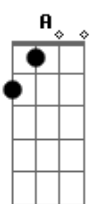

Eric Clapton - Layla Acoustic

Tom: A

Solo Intro:

Dbm7 Ab7
What will you do when you get lonely
Dbm7 C D E E7
No one waitin' by your side?
Gbm B7 E A
You've been running hiding much too long
Gbm B7 E
You know, it's just your foolish pride.

Refrão:

A Dm Bb C Dm
Lay.....la got me on my knees
Bb C Dm
Layla begging darling please
Bb C Dm Bb C A|-0-3-
Layla darling won't you ease my worried mind?

Dbm7 Ab7
Tried to give you consolation
Dbm7 C D E E7
Your old man won't let you down
Gbm B7 E A
Like a fool I fell in love with you
Gbm B7 E
Turned my whole world upside down

Refrão:

A Dm Bb C Dm
Lay.....la got me on my knees

Bb C Dm
Layla begging darling please
Bb C Dm Bb C A|-0-3-
Layla darling won't you ease my worried mind?

Dbm7 Ab7
Make the best of the situation
Dbm7 C D E E7
Before I finally go insane
Gbm B7 E A
Please don't say we'll never find a way
Gbm B7 E
Tell me all my love's in vain

Refrão:

A Dm Bb C Dm
Lay.....la got me on my knees
Bb C Dm
Layla begging darling please
Bb C Dm Bb C Dm
Layla darling won't you ease my worried mind?

Dm Bb C Dm
Lay.....la got me on my knees
Bb C Dm
Layla begging darling please
Bb C Dm Bb C Dm
Layla darling won't you ease my worried mind?

Solo: Dm Bb C Dm
Lay.....la got me on my knees
Bb C Dm
Layla begging darling please
Bb C Dm Bb C Dm
Layla darling won't you ease my worried mind?

Dm Bb C Dm
Lay.....la got me on my knees
Bb C Dm
Layla begging darling please
Bb C Dm Bb C Dm
Layla darling won't you ease my worried mind?

Acordes

© ukulele-chords.com