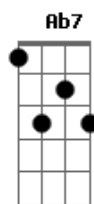

© ukulele-chords.com