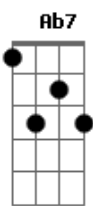

© ukulele-chords.com