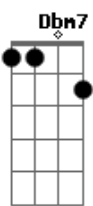

© ukulele-chords.com