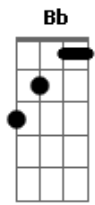

© ukulele-chords.com