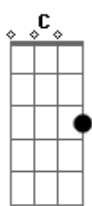

© ukulele-chords.com