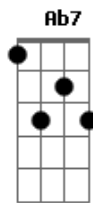

© ukulele-chords.com

© ukulele-chords.com