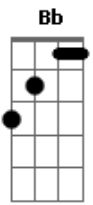

© ukulele-chords.com