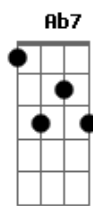

© ukulele-chords.com

© ukulele-chords.com