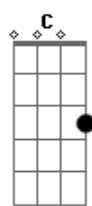

© ukulele-chords.com