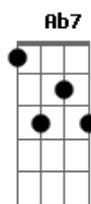

© ukulele-chords.com