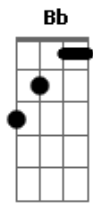

© ukulele-chords.com