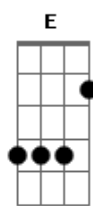

© ukulele-chords.com