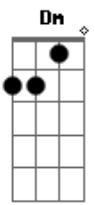

© ukulele-chords.com