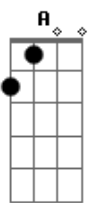

Eric Clapton - Layla Acoustic

Tom: A

Solo Intro:

Dbm7 Ab7
What will you do when you get lonely
Dbm7 C D E E7
No one waitin' by your side?
Gbm B7 E A
You've been running hiding much too long
Gbm B7 E
You know, it's just your foolish pride.

Refrão:

A Dm Bb C Dm
Lay.....la got me on my knees
Bb C Dm
Layla begging darling please
Bb C Dm Bb C A|-0-3-
Layla darling won't you ease my worried mind?

Dbm7 Ab7
Tried to give you consolation
Dbm7 C D E E7
Your old man won't let you down
Gbm B7 E A
Like a fool I fell in love with you
Gbm B7 E
Turned my whole world upside down

Refrão:

A Dm Bb C Dm
Lay.....la got me on my knees

Bb C Dm
Layla begging darling please
Bb C Dm Bb C A|-0-3-
Layla darling won't you ease my worried mind?

Dbm7 Ab7
Make the best of the situation
Dbm7 C D E E7
Before I finally go insane
Gbm B7 E A
Please don't say we'll never find a way
Gbm B7 E
Tell me all my love's in vain

Refrão:

A Dm Bb C Dm
Lay.....la got me on my knees
Bb C Dm
Layla begging darling please
Bb C Dm Bb C Dm
Layla darling won't you ease my worried mind?

Dm Bb C Dm
Lay.....la got me on my knees
Bb C Dm
Layla begging darling please
Bb C Dm Bb C Dm
Layla darling won't you ease my worried mind?

Solo: Dm Bb C Dm
Lay.....la got me on my knees
Bb C Dm
Layla begging darling please
Bb C Dm Bb C Dm
Layla darling won't you ease my worried mind?

Dm Bb C Dm
Lay.....la got me on my knees
Bb C Dm
Layla begging darling please
Bb C Dm Bb C Dm
Layla darling won't you ease my worried mind?

Acordes

© ukulele-chords.com