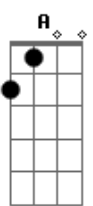

Eric Clapton - Layla Acoustic

Tom: A

Solo Intro:

Dbm7 Ab7
What will you do when you get lonely
Dbm7 C D E E7
No one waitin' by your side?
Gbm B7 E A
You've been running hiding much too long
Gbm B7 E
You know, it's just your foolish pride.

Refrão:

A Dm Bb C Dm
Lay.....la got me on my knees
Bb C Dm
Layla begging darling please
Bb C Dm Bb C A|-0-3-
Layla darling won't you ease my worried mind?

Dbm7 Ab7
Tried to give you consolation
Dbm7 C D E E7
Your old man won't let you down
Gbm B7 E A
Like a fool I fell in love with you
Gbm B7 E
Turned my whole world upside down

Refrão:

A Dm Bb C Dm
Lay.....la got me on my knees

Bb C Dm
Layla begging darling please
Bb C Dm Bb C A|-0-3-
Layla darling won't you ease my worried mind?

Dbm7 Ab7
Make the best of the situation
Dbm7 C D E E7
Before I finally go insane
Gbm B7 E A
Please don't say we'll never find a way
Gbm B7 E
Tell me all my love's in vain

Refrão:

A Dm Bb C Dm
Lay.....la got me on my knees
Bb C Dm
Layla begging darling please
Bb C Dm Bb C Dm
Layla darling won't you ease my worried mind?

Dm Bb C Dm
Lay.....la got me on my knees
Bb C Dm
Layla begging darling please
Bb C Dm Bb C Dm
Layla darling won't you ease my worried mind?

Solo: Dm Bb C Dm
Lay.....la got me on my knees
Bb C Dm
Layla begging darling please
Bb C Dm Bb C Dm
Layla darling won't you ease my worried mind?

Dm Bb C Dm
Lay.....la got me on my knees
Bb C Dm
Layla begging darling please
Bb C Dm Bb C Dm
Layla darling won't you ease my worried mind?

Acordes

© ukulele-chords.com