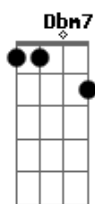

Eric Clapton - Layla Acoustic

Tom: A

Solo Intro:

Dbm7 Ab7
What will you do when you get lonely
Dbm7 C D E E7
No one waitin' by your side?
Gbm B7 E A
You've been running hiding much too long
Gbm B7 E
You know, it's just your foolish pride.

Refrão:

A Dm Bb C Dm
Lay.....la got me on my knees
Bb C Dm
Layla begging darling please
Bb C Dm Bb C A|-0-3-
Layla darling won't you ease my worried mind?

Dbm7 Ab7
Tried to give you consolation
Dbm7 C D E E7
Your old man won't let you down
Gbm B7 E A
Like a fool I fell in love with you
Gbm B7 E
Turned my whole world upside down

Refrão:

A Dm Bb C Dm
Lay.....la got me on my knees

Bb C Dm
Layla begging darling please
Bb C Dm Bb C A|-0-3-
Layla darling won't you ease my worried mind?

Dbm7 Ab7
Make the best of the situation
Dbm7 C D E E7
Before I finally go insane
Gbm B7 E A
Please don't say we'll never find a way
Gbm B7 E
Tell me all my love's in vain

Refrão:

A Dm Bb C Dm
Lay.....la got me on my knees
Bb C Dm
Layla begging darling please
Bb C Dm Bb C Dm
Layla darling won't you ease my worried mind?

Dm Bb C Dm
Lay.....la got me on my knees
Bb C Dm
Layla begging darling please
Bb C Dm Bb C Dm
Layla darling won't you ease my worried mind?

Solo: Dm Bb C Dm
Lay.....la got me on my knees
Bb C Dm
Layla begging darling please
Bb C Dm Bb C Dm
Layla darling won't you ease my worried mind?

Dm Bb C Dm
Lay.....la got me on my knees
Bb C Dm
Layla begging darling please
Bb C Dm Bb C Dm
Layla darling won't you ease my worried mind?

Acordes

© ukulele-chords.com

© ukulele-chords.com

© ukulele-chords.com

© ukulele-chords.com

© ukulele-chords.com

© ukulele-chords.com

© ukulele-chords.com

© ukulele-chords.com

© ukulele-chords.com

© ukulele-chords.com

© ukulele-chords.com