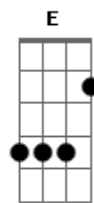

© ukulele-chords.com