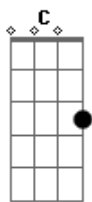

Refrão:

Riff 1
 Lay.....la got me on my knees
 Riff 1
 Layla begging darling please
 Riff 1 Riff 2
 Layla darling won't you ease my worried mind?

Db Make the best of the situation
 Db Before I finally go insane
 Gb Please don't say we'll never find a way
 Gb Tell me all my love's in vain

Refrão:

Riff 1
 Lay.....la got me on my knees
 Riff 1
 Layla begging darling please
 Riff 1 Riff 2
 Layla darling won't you ease my worried mind?

Riff 1
 Lay.....la got me on my knees
 Riff 1
 Layla begging darling please
 Riff 1 Riff 2
 Layla darling won't you ease my worried mind?

Solo
 Final:

Riff 1: (3x)

Riff 2: (1x)

Acordes

© ukulele-chords.com

© ukulele-chords.com

© ukulele-chords.com

© ukulele-chords.com