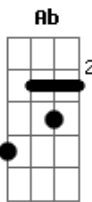

Eric Clapton - Layla

Tom: **A**

Riff Intro: (2x)

Riff 1: (3x)

Riff 2: (1x)

Db What will you do when you get lonely **Ab**
Db No one waitin' by your side?
Gb You've been running hiding much too long **A**
Gb You know, it's just your foolish pride.

Refrão:

Riff 1
 Lay.....la got me on my knees
 Riff 1
 Layla begging darling please
 Riff 1 Riff 2
 Layla darling won't you ease my worried mind?

Db Make the best of the situation **Ab**
Db Before I finally go insane **C D E**
Gb Please don't say we'll never find a way **A**
Gb Tell me all my love's in vain **B E**

Refrão:

Riff 1
 Lay.....la got me on my knees
 Riff 1
 Layla begging darling please
 Riff 1 Riff 2
 Layla darling won't you ease my worried mind?

Riff 1
 Lay.....la got me on my knees
 Riff 1
 Layla begging darling please
 Riff 1 Riff 2
 Layla darling won't you ease my worried mind?

Solo
 Final:

Riff 1: (3x)

Riff 2: (1x)

Acordes

© ukulele-chords.com

© ukulele-chords.com

© ukulele-chords.com

© ukulele-chords.com