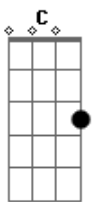

Eric Clapton - Layla

Tom: **A**

Riff Intro: (2x)

Riff 1: (3x)

Riff 2: (1x)

Db What will you do when you get lonely **Ab**
Db No one waitin' by your side?
Gb You've been running hiding much too long **A**
Gb You know, it's just your foolish pride.

Refrão:

Riff 1
 Lay.....la got me on my knees
 Riff 1
 Layla begging darling please
 Riff 1 Riff 2
 Layla darling won't you ease my worried mind?

Db Make the best of the situation **Ab**
Db Before I finally go insane **C D E**
Gb Please don't say we'll never find a way **B E A**
Gb Tell me all my love's in vain **B E**

Refrão:

Riff 1
 Lay.....la got me on my knees
 Riff 1
 Layla begging darling please
 Riff 1 Riff 2
 Layla darling won't you ease my worried mind?

Riff 1
 Lay.....la got me on my knees
 Riff 1
 Layla begging darling please
 Riff 1 Riff 2
 Layla darling won't you ease my worried mind?

Solo
 Final:

Riff 1: (3x)

Riff 2: (1x)

Acordes

© ukulele-chords.com

© ukulele-chords.com

© ukulele-chords.com

© ukulele-chords.com