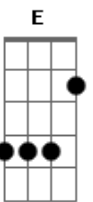

© ukulele-chords.com