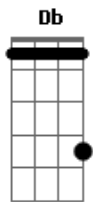

Refrão:

Riff 1
 Lay.....la got me on my knees
 Riff 1
 Layla begging darling please
 Riff 1 Riff 2
 Layla darling won't you ease my worried mind?

Db Make the best of the situation
 Db Before I finally go insane
 Gb Please don't say we'll never find a way
 Gb Tell me all my love's in vain

Refrão:

Riff 1
 Lay.....la got me on my knees
 Riff 1
 Layla begging darling please
 Riff 1 Riff 2
 Layla darling won't you ease my worried mind?

Riff 1
 Lay.....la got me on my knees
 Riff 1
 Layla begging darling please
 Riff 1 Riff 2
 Layla darling won't you ease my worried mind?

Solo
 Final:

Riff 1: (3x)

Riff 2: (1x)

Acordes

© ukulele-chords.com

© ukulele-chords.com

© ukulele-chords.com

© ukulele-chords.com