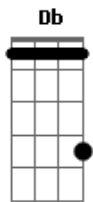

Eric Clapton - Layla

Tom: **A**

Riff Intro: (2x)

Riff 1: (3x)

Riff 2: (1x)

Db What will you do when you get lonely **Ab**
Db No one waitin' by your side?
Gb You've been running hiding much too long **A**
Gb You know, it's just your foolish pride.

Refrão:

Riff 1
 Lay.....la got me on my knees
 Riff 1
 Layla begging darling please
 Riff 1 Riff 2
 Layla darling won't you ease my worried mind?

Db Make the best of the situation **Ab**
Db Before I finally go insane **C D E**
Gb Please don't say we'll never find a way **A**
Gb Tell me all my love's in vain **B E**

Refrão:

Riff 1
 Lay.....la got me on my knees
 Riff 1
 Layla begging darling please
 Riff 1 Riff 2
 Layla darling won't you ease my worried mind?

Riff 1
 Lay.....la got me on my knees
 Riff 1
 Layla begging darling please
 Riff 1 Riff 2
 Layla darling won't you ease my worried mind?

Solo
 Final:

Riff 1: (3x)

Riff 2: (1x)

Acordes

© ukulele-chords.com

© ukulele-chords.com

© ukulele-chords.com

© ukulele-chords.com