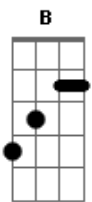

© ukulele-chords.com