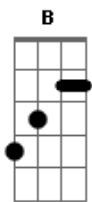

© ukulele-chords.com