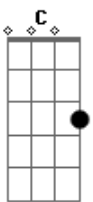

Refrão:

Riff 1
 Lay.....la got me on my knees
 Riff 1
 Layla begging darling please
 Riff 1 Riff 2
 Layla darling won't you ease my worried mind?

Db Make the best of the situation
 Db Before I finally go insane
 Gb Please don't say we'll never find a way
 Gb Tell me all my love's in vain

Refrão:

Riff 1
 Lay.....la got me on my knees
 Riff 1
 Layla begging darling please
 Riff 1 Riff 2
 Layla darling won't you ease my worried mind?

Riff 1
 Lay.....la got me on my knees
 Riff 1
 Layla begging darling please
 Riff 1 Riff 2
 Layla darling won't you ease my worried mind?

Solo
 Final:

Riff 1: (3x)

Riff 2: (1x)

Acordes

© ukulele-chords.com

© ukulele-chords.com

© ukulele-chords.com

© ukulele-chords.com