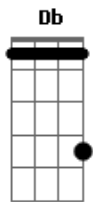

Eric Clapton - Layla

Tom: **A**

Riff Intro: (2x)

Riff 1: (3x)

Riff 2: (1x)

Db What will you do when you get lonely **Ab**
Db No one waitin' by your side?
Gb You've been running hiding much too long **A**
Gb You know, it's just your foolish pride.

Refrão:

Riff 1
 Lay.....la got me on my knees
 Riff 1
 Layla begging darling please
 Riff 1 Riff 2
 Layla darling won't you ease my worried mind?

Db Make the best of the situation **Ab**
Db Before I finally go insane **C D E**
Gb Please don't say we'll never find a way **B E A**
Gb Tell me all my love's in vain **B E**

Refrão:

Riff 1
 Lay.....la got me on my knees
 Riff 1
 Layla begging darling please
 Riff 1 Riff 2
 Layla darling won't you ease my worried mind?

Riff 1
 Lay.....la got me on my knees
 Riff 1
 Layla begging darling please
 Riff 1 Riff 2
 Layla darling won't you ease my worried mind?

Solo
 Final:

Riff 1: (3x)

Riff 2: (1x)

Acordes

© ukulele-chords.com

© ukulele-chords.com

© ukulele-chords.com

© ukulele-chords.com