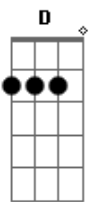

Eric Clapton - Layla

Tom: **A**

Riff Intro: (2x)

Riff 1: (3x)

Riff 2: (1x)

Db What will you do when you get lonely **Ab**
Db No one waitin' by your side?
Gb You've been running hiding much too long **A**
Gb You know, it's just your foolish pride.

Refrão:

Riff 1
 Lay.....la got me on my knees
 Riff 1
 Layla begging darling please
 Riff 1 Riff 2
 Layla darling won't you ease my worried mind?

Db Make the best of the situation **Ab**
Db Before I finally go insane **C D E**
Gb Please don't say we'll never find a way **A**
Gb Tell me all my love's in vain **B E**

Refrão:

Riff 1
 Lay.....la got me on my knees
 Riff 1
 Layla begging darling please
 Riff 1 Riff 2
 Layla darling won't you ease my worried mind?

Riff 1
 Lay.....la got me on my knees
 Riff 1
 Layla begging darling please
 Riff 1 Riff 2
 Layla darling won't you ease my worried mind?

Solo
 Final:

Riff 1: (3x)

Riff 2: (1x)

Acordes

© ukulele-chords.com

© ukulele-chords.com

© ukulele-chords.com

© ukulele-chords.com