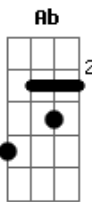

Eric Clapton - Layla

Tom: **A**

Riff Intro: (2x)

Riff 1: (3x)

Riff 2: (1x)

Db What will you do when you get lonely **Ab**
Db No one waitin' by your side?
Gb You've been running hiding much too long **A**
Gb You know, it's just your foolish pride.

Refrão:

Riff 1
 Lay.....la got me on my knees
 Riff 1
 Layla begging darling please
 Riff 1 Riff 2
 Layla darling won't you ease my worried mind?

Db Make the best of the situation **Ab**
Db Before I finally go insane **C D E**
Gb Please don't say we'll never find a way **B E A**
Gb Tell me all my love's in vain **B E**

Refrão:

Riff 1
 Lay.....la got me on my knees
 Riff 1
 Layla begging darling please
 Riff 1 Riff 2
 Layla darling won't you ease my worried mind?

Riff 1
 Lay.....la got me on my knees
 Riff 1
 Layla begging darling please
 Riff 1 Riff 2
 Layla darling won't you ease my worried mind?

Solo
 Final:

Riff 1: (3x)

Riff 2: (1x)

Acordes

© ukulele-chords.com

© ukulele-chords.com

© ukulele-chords.com

© ukulele-chords.com