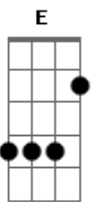

© ukulele-chords.com