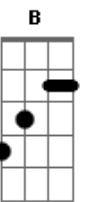

© ukulele-chords.com