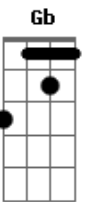

© ukulele-chords.com