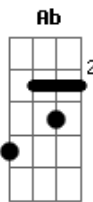

Refrão:

Riff 1
 Lay.....la got me on my knees
 Riff 1
 Layla begging darling please
 Riff 1 Riff 2
 Layla darling won't you ease my worried mind?

Db Make the best of the situation
 Db Before I finally go insane
 Gb Please don't say we'll never find a way
 Gb Tell me all my love's in vain

Refrão:

Riff 1
 Lay.....la got me on my knees
 Riff 1
 Layla begging darling please
 Riff 1 Riff 2
 Layla darling won't you ease my worried mind?

Riff 1
 Lay.....la got me on my knees
 Riff 1
 Layla begging darling please
 Riff 1 Riff 2
 Layla darling won't you ease my worried mind?

Solo
 Final:

Riff 1: (3x)

Riff 2: (1x)

Acordes

© ukulele-chords.com

© ukulele-chords.com

© ukulele-chords.com

© ukulele-chords.com