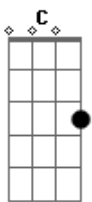

Eric Clapton - Layla

Tom: **A**

Riff Intro: (2x)

Riff 1: (3x)

Riff 2: (1x)

Db What will you do when you get lonely **Ab**
Db No one waitin' by your side?
Gb You've been running hiding much too long **A**
Gb You know, it's just your foolish pride.

Refrão:

Riff 1
 Lay.....la got me on my knees
 Riff 1
 Layla begging darling please
 Riff 1 Riff 2
 Layla darling won't you ease my worried mind?

Db Make the best of the situation **Ab**
Db Before I finally go insane **C D E**
Gb Please don't say we'll never find a way **A**
Gb Tell me all my love's in vain **B E**

Refrão:

Riff 1
 Lay.....la got me on my knees
 Riff 1
 Layla begging darling please
 Riff 1 Riff 2
 Layla darling won't you ease my worried mind?

Riff 1
 Lay.....la got me on my knees
 Riff 1
 Layla begging darling please
 Riff 1 Riff 2
 Layla darling won't you ease my worried mind?

Solo
 Final:

Riff 1: (3x)

Riff 2: (1x)

Acordes

© ukulele-chords.com

© ukulele-chords.com

© ukulele-chords.com

© ukulele-chords.com