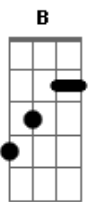

© ukulele-chords.com