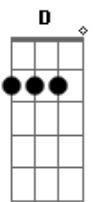

Eric Clapton - Layla

Tom: **A**

Riff Intro: (2x)

Riff 1: (3x)

Riff 2: (1x)

Db What will you do when you get lonely **Ab**
Db No one waitin' by your side?
Gb You've been running hiding much too long **A**
Gb You know, it's just your foolish pride.

Refrão:

Riff 1
 Lay.....la got me on my knees
 Riff 1
 Layla begging darling please
 Riff 1 Riff 2
 Layla darling won't you ease my worried mind?

Db Make the best of the situation **Ab**
Db Before I finally go insane **C D E**
Gb Please don't say we'll never find a way **B E A**
Gb Tell me all my love's in vain **B E**

Refrão:

Riff 1
 Lay.....la got me on my knees
 Riff 1
 Layla begging darling please
 Riff 1 Riff 2
 Layla darling won't you ease my worried mind?

Riff 1
 Lay.....la got me on my knees
 Riff 1
 Layla begging darling please
 Riff 1 Riff 2
 Layla darling won't you ease my worried mind?

Solo
 Final:

Riff 1: (3x)

Riff 2: (1x)

Acordes

© ukulele-chords.com

© ukulele-chords.com

© ukulele-chords.com

© ukulele-chords.com