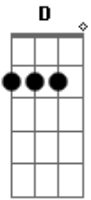

Eric Clapton - Knocking On Heaven's Door

Tom: G

G D Am
Momma take this badge away of me
G D C
I don't use it anymore
G D Am
It's getting dark too dark to see
G D C
Feel I'm knocking on heavens door

G D Am
Knock knock knocking on heavens door
G D C
Knock knock knocking on heavens door
G D Am
Knock knock knocking on heavens door
G D C

Knock knock knocking on heavens door

G D Am
Momma take these guns away from me
G D C
I can't shoot them anymore
G D Am
That long black cloud is coming down
G D C
Feel I'm knocking on heavens door

G D Am
Knock knock knocking on heavens door
G D C
Knock knock knocking on heavens door
G D Am
Knock knock knocking on heavens door
G D C
Knock knock knocking on heavens door

Acordes

ukulele-chords.com

ukulele-chords.com

ukulele-chords.com

ukulele-chords.com