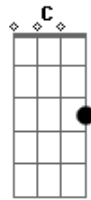

ukulele-chords.com