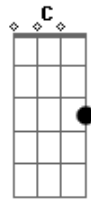

© ukulele-chords.com