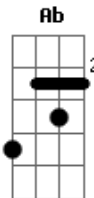

© ukulele-chords.com