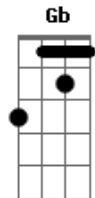

© ukulele-chords.com