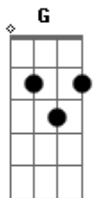

# Eric Clapton - Knock On Wood

Tom: A

INTRO: E G A B D B

VERSE 1:

(B ) A7  
 A7[]  
 I don't want to lose this good thing that I've got  
 E  
 If I do, I would surely, surely lose a lot  
 A7 A7[]  
 'Cause your love is better than any love I know

CHORUS:  
 (A7 ) E A7  
 It's like thunder, lightning  
 E A7

The way you love me is frightening  
 E E G A B D B A G  
 Think I'd better knock on wood baby

BRIDGE: Gb Ab A C B

VERSE 3:  
 (B ) A7 A7[]  
 Ain't no secret that woman is my loving cup  
 E  
 She sees to it that I get it up A7[]  
 Just one touch from her, you know can do so much

CHORUS:  
 (A7 ) E A7  
 It's like thunder, lightning  
 E A7  
 The way you love me is frightening  
 E E G A B D B A G  
 Think I'd better knock on wood baby  
 E A7 E A7  
 Oh yeah, think I better knock, knock, knock on wood  
 E A7  
 Think I better knock, knock, knock on wood  
 E A7  
 Think I better knock, knock, knock on wood  
 E A7  
 Think I better knock, knock, knock on wood...

(fade out)

At the parts marked with an [] play