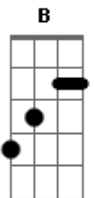

© ukulele-chords.com