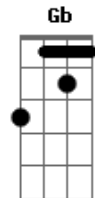

© ukulele-chords.com