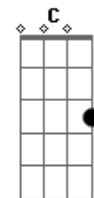

© ukulele-chords.com