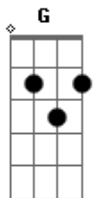

Eric Clapton - Knock On Wood

Tom: A

INTRO: E G A B D B

VERSE 1:

(B) A7
 A7[]
 I don't want to lose this good thing that I've got
 E
 If I do, I would surely, surely lose a lot
 A7 A7[]
 'Cause your love is better than any love I know

CHORUS:
 (A7) E A7
 It's like thunder, lightning
 E A7

The way you love me is frightening
 E E G A B D B A G
 Think I'd better knock on wood baby

BRIDGE: Gb Ab A C B

VERSE 3:
 (B) A7 A7[]
 Ain't no secret that woman is my loving cup
 E
 She sees to it that I get it up A7[]
 Just one touch from her, you know can do so much

CHORUS:
 (A7) E A7
 It's like thunder, lightning
 E A7
 The way you love me is frightening
 E E G A B D B A G
 Think I'd better knock on wood baby
 E A7 E A7
 Oh yeah, think I better knock, knock, knock on wood
 E A7
 Think I better knock, knock, knock on wood
 E A7
 Think I better knock, knock, knock on wood
 E A7
 Think I better knock, knock, knock on wood...

(fade out)

At the parts marked with an [] play

Acordes

© ukulele-chords.com

© ukulele-chords.com

© ukulele-chords.com

© ukulele-chords.com

© ukulele-chords.com