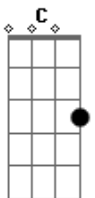

© ukulele-chords.com