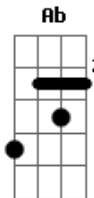

© ukulele-chords.com

© ukulele-chords.com