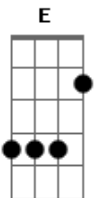

© ukulele-chords.com

© ukulele-chords.com