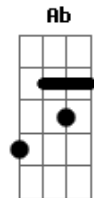

© ukulele-chords.com