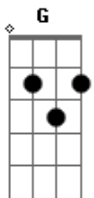

Eric Clapton - Knock On Wood

Tom: A

INTRO: E G A B D B

VERSE 1:

(B) A7
 A7[]
 I don't want to lose this good thing that I've got
 E
 If I do, I would surely, surely lose a lot
 A7 A7[]
 'Cause your love is better than any love I know

CHORUS:
 (A7) E A7
 It's like thunder, lightning
 E A7

The way you love me is frightening
 E E G A B D B A G
 Think I'd better knock on wood baby

BRIDGE: Gb Ab A C B

VERSE 3:
 (B) A7 A7[]
 Ain't no secret that woman is my loving cup
 E
 She sees to it that I get it up A7[]
 Just one touch from her, you know can do so much

CHORUS:
 (A7) E A7
 It's like thunder, lightning
 E A7
 The way you love me is frightening
 E E G A B D B A G
 Think I'd better knock on wood baby
 E A7 E A7
 Oh yeah, think I better knock, knock, knock on wood
 E A7
 Think I better knock, knock, knock on wood
 E A7
 Think I better knock, knock, knock on wood
 E A7
 Think I better knock, knock, knock on wood...

(fade out)

At the parts marked with an [] play

Acordes

© ukulele-chords.com

© ukulele-chords.com

© ukulele-chords.com

© ukulele-chords.com

© ukulele-chords.com