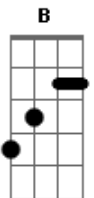

Eric Clapton - Knock On Wood

Tom: A

INTRO: E G A B D B

VERSE 1:

(B) A7
 A7[]
 I don't want to lose this good thing that I've got
 E
 If I do, I would surely, surely lose a lot
 A7 A7[]
 'Cause your love is better than any love I know

CHORUS:
 (A7) E A7
 It's like thunder, lightning
 E A7

The way you love me is frightening
 E E G A B D B A G
 Think I'd better knock on wood baby

BRIDGE: Gb Ab A C B

VERSE 3:
 (B) A7 A7[]
 Ain't no secret that woman is my loving cup
 E
 She sees to it that I get it up A7[]
 Just one touch from her, you know can do so much

CHORUS:
 (A7) E A7
 It's like thunder, lightning
 E A7
 The way you love me is frightening
 E E G A B D B A G
 Think I'd better knock on wood baby
 E A7 E A7
 Oh yeah, think I better knock, knock, knock on wood
 E A7
 Think I better knock, knock, knock on wood
 E A7
 Think I better knock, knock, knock on wood
 E A7
 Think I better knock, knock, knock on wood...

(fade out)

At the parts marked with an [] play

Acordes

© ukulele-chords.com

© ukulele-chords.com

© ukulele-chords.com

© ukulele-chords.com

© ukulele-chords.com