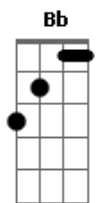

Refrão:

Gm Cm Gm
I shot the sheriff, but I did not shoot the deputy
Gm Cm Gm
I shot the sheriff, but I did not shoot the deputy

Eb7 Dm Gm
All around in my own town
Eb7 Dm Gm
They're trying to track me down
Eb7 Dm Gm
They say they want to bring me in guilty
Eb7 Dm Gm
For the killing of a deputy
Eb7 Dm Gm
For the life of a deputy

But I say: RIFF

Gm Cm Gm
I shot the sheriff, but I swear it was in self-defense
Gm Cm Gm
I shot the sheriff, and they say it is a capital offense

Eb7 Dm Gm
Sheriff John Brown always hated me
Eb7 Dm Gm
For what I don't know
Eb7 Dm Gm
Every time that I plant a seed
Eb7 Dm Gm
He said "Kill it before it grows"
Eb7 Dm Gm
He said "Kill it before it grows"

But I say: RIFF

Gm Cm Gm
I shot the sheriff, but I swear it was in self-defense
Gm Cm Gm
I shot the sheriff, but I swear it was in self-defense

Eb7 Dm Gm
Freedom came my way one day
Eb7 Dm Gm
And I started out of town
Eb7 Dm Gm
All of a sudden I see sheriff John Brown
Eb7 Dm Gm
Aiming to shoot me down
Eb7 Dm Gm
So I shot, I shot him down
But I say: RIFF

Gm Cm Gm
I shot the sheriff, but I did not shoot the deputy
Gm Cm Gm
I shot the sheriff, but I did not shoot the deputy

Eb7 Dm Gm
Reflexes got the better of me
Eb7 Dm Gm
And what is to be must be
Eb7 Dm Gm
Every day the bucket falls to the well
Eb7 Dm Gm
But one day the bottom will drop out
Eb7 Dm Gm
Yes, one day the bottom will drop out

But I say: RIFF

Gm Cm Gm
I shot the sheriff, but I did not shoot the deputy
Gm Cm Gm
I shot the sheriff, but I did not shoot the deputy

Acordes

© ukulele-chords.com