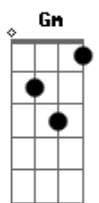

© ukulele-chords.com