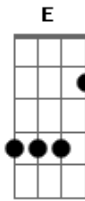

© ukulele-chords.com