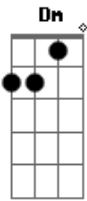

© ukulele-chords.com