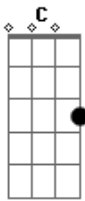

Eric Clapton - I can't stand it

Tom: C

INTRO: Dm Am G (x2)

VERSE #1:

You've been told, so maybe it's time that you learned
You've been sold, maybe it's time that you earned

I can't stand it, you're fooling around
I can't stand it, you're running around
I can't stand it, you're fooling around with my heart

VERSE #2:

I'll explain; I feel like I'm being used
Make it plain, so you don't get confused

Chorus

SOLO

Chorus

VERSE #3:

It's time, time for me to let you know
Ain't no crime, no crime to let your feelings show

Chorus
(repeat to end)

Acordes