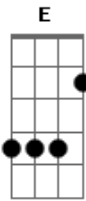

© ukulele-chords.com