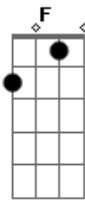

Eric Clapton - I can't stand it

Tom: C

INTRO: Dm Am G (x2)

VERSE #1:

You've been told, so maybe it's time that you learned
 You've been sold, maybe it's time that you earned

 I can't stand it, you're fooling around
 I can't stand it, you're running around
 I can't stand it, you're fooling around with my heart

VERSE #2:

I'll explain; I feel like I'm being used
 Make it plain, so you don't get confused

Chorus

SOLO

Chorus

VERSE #3:

It's time, time for me to let you know
 Ain't no crime, no crime to let your feelings show

Chorus
 (repeat to end)

Acordes

© ukulele-chords.com

© ukulele-chords.com

© ukulele-chords.com

© ukulele-chords.com

© ukulele-chords.com

© ukulele-chords.com