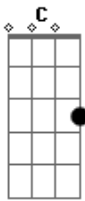

Eric Clapton - I can't stand it

Tom: C

INTRO: Dm Am G (x2)

VERSE #1:

You've been ^{Dm}told, so ^{Am}maybe it's time that you ^Glearned
You've been ^{Dm}sold, ^{Am}maybe it's time that you ^Gearned

-----
I can't ^{Am}stand it, you're ^Ffooling ^Garound
I can't ^{Am}stand it, you're ^Frunning ^Garound
I can't ^{Am}stand it, you're ^Ffooling around with my ^Gheart ^{Am}

VERSE #2:

I'll explain; I feel like I'm being used
Make it plain, so you don't get confused

Chorus

SOLO

Chorus

VERSE #3:

It's time, time for me to let you know
Ain't no crime, no crime to let your feelings show

Chorus
(repeat to end)

Acordes