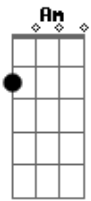

Eric Clapton - I can't stand it

Tom: C

INTRO: Dm Am G (x2)

VERSE #1:

You've been told, so maybe it's time that you learned
 You've been sold, maybe it's time that you earned

 I can't stand it, you're fooling around
 I can't stand it, you're running around
 I can't stand it, you're fooling around with my heart

VERSE #2:

I'll explain; I feel like I'm being used
 Make it plain, so you don't get confused

Chorus

SOLO

Chorus

VERSE #3:

It's time, time for me to let you know
 Ain't no crime, no crime to let your feelings show

Chorus
 (repeat to end)

Acordes

© ukulele-chords.com

© ukulele-chords.com

© ukulele-chords.com

© ukulele-chords.com

© ukulele-chords.com

© ukulele-chords.com