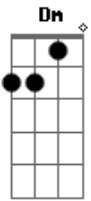

Eric Clapton - I can't stand it

Tom: C

INTRO: Dm Am G (x2)

VERSE #1:

You've been told, so maybe it's time that you learned
You've been sold, maybe it's time that you earned

I can't stand it, you're fooling around
I can't stand it, you're running around
I can't stand it, you're fooling around with my heart

VERSE #2:

I'll explain; I feel like I'm being used
Make it plain, so you don't get confused

Chorus

SOLO

Chorus

VERSE #3:

It's time, time for me to let you know
Ain't no crime, no crime to let your feelings show

Chorus
(repeat to end)

Acordes

© ukulele-chords.com

© ukulele-chords.com

© ukulele-chords.com

© ukulele-chords.com

© ukulele-chords.com

© ukulele-chords.com