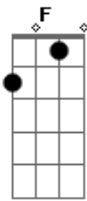

© ukulele-chords.com