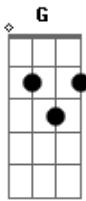

© ukulele-chords.com