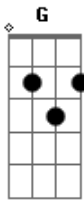

© ukulele-chords.com