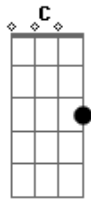

Eric Clapton - Hound Dog

Tom: G

G
You ain't nothing but a hound dog
G
Been snoopin' round my door
C C7
You ain't nothing but a hound dog
G
Been snoopin' round my door
D7
You can wag your tail
C7 G
But I ain't gonna feed you no more
Chorus:
G
You told me you was high class
G
I could see through that
C C7
You told me you was high class

G
I could see through that
D7
And baby I know
C7 G
You ain't no real cool cat
Chorus
G
You made me feel so blue
G
You made me weep and moan
C C7
You made me feel so blue
G
You made me weep and moan
D7
'Cause I'm looking for a woman
C7 G
All your lookin' for is a home
Chorus

Acordes

© ukulele-chords.com

© ukulele-chords.com

© ukulele-chords.com

© ukulele-chords.com