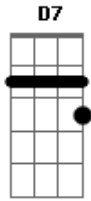

© ukulele-chords.com