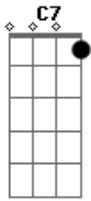

© ukulele-chords.com