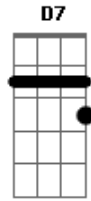

© ukulele-chords.com