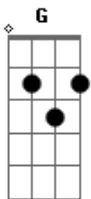

Eric Clapton - Hello Old Friend

Tom: G

It's really good to see you once again

Intro:

Organ Solo guitar work:

^G As I was strolling ^C down the garden ^G park

^G An old man passed me ^C on the street ^G today

^G I saw a flower ^C glowing in the ^G dark

^G I thought I knew him ^C but I couldn't ^G say

^G It looked so pretty ^C and it was ^G unique
^G I had to bend down ^C just to have ^G a peek

^G I stopped to think ^C if I could place ^G his frame
^G When he tipped his ^C hat I knew ^G his name

^{Bm} Hello old friend ^{Am} (hello old friend)
^C It's really good ^D to see you ^G once again
^{Bm} Hello old friend ^{Am} (hello old friend)
^C It's really good ^D to see you ^G once again

^{Bm} Hello old friend ^{Am} (hello old friend)
^C It's really good ^D to see you ^G once again
^{Bm} Hello old friend ^{Am} (hello old friend)
^C It's really good ^D to see you ^G once again

^G Saw you walking ^C underneath the ^G stars
^G Couldn't stop 'cause ^C I was in a ^G car

Organ Solo guitar work:

^G I'm sure the distance ^C wouldn't be too ^G far
^G If I got out and ^C walked to where ^G you are

^{Bm} Hello old friend ^{Am} (hello old friend)
^C It's really good ^D to see you ^G once again
^{Bm} Hello old friend ^{Am} (hello old friend)
^C It's really good ^D to see you ^G once again

^{Bm} Hello old friend ^{Am} (hello old friend)
^C It's really good ^D to see you ^G once again
^{Bm} Hello old friend ^{Am} (hello old friend)
^C It's really good ^D to see you ^G once again

Outro:

Acordes

© ukulele-chords.com