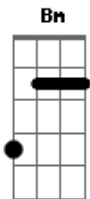

© ukulele-chords.com