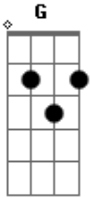

Eric Clapton - Hand Jive

Tom: **G**

Tabbed by Michael
Intro:

filler

all verses are the same chords

A
I know a cat named Way-Out Willie,
D
He's got a cool little chick named Rickin Millie, **A**
D
He can walk and and stroll and Susie Q,
A
And do that crazy hand jive, too.

Acordes

© ukulele-chords.com