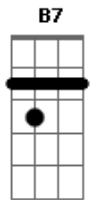

© ukulele-chords.com