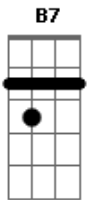

© ukulele-chords.com