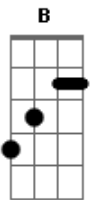

© ukulele-chords.com