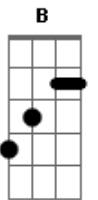

© ukulele-chords.com