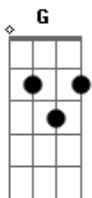

© ukulele-chords.com