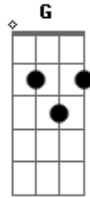

© ukulele-chords.com