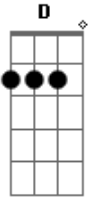

© ukulele-chords.com