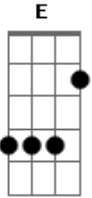

© ukulele-chords.com