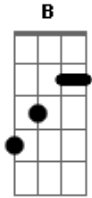

© ukulele-chords.com