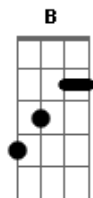

© ukulele-chords.com