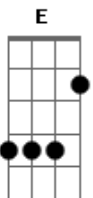

Eric Clapton - Got To Hurry

Tom: **C**

Repeat Whole Thing

Submitted By: Shane
EMail: S

Tuning: Standard (**E A D G B E**)

This is my first tab. Its a really easy song. have fun.

Acordes

© ukulele-chords.com