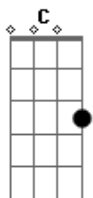

Eric Clapton - Got To Hurry

Tom: **C**

Repeat Whole Thing

Submitted By: Shane
EMail: S

Tuning: Standard (**E A D G B E**)

This is my first tab. Its a really easy song. have fun.

Acordes

© ukulele-chords.com