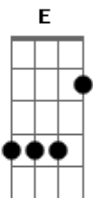

Eric Clapton - Got To Hurry

Tom: **C**

Repeat Whole Thing

Submitted By: Shane
EMail: S

Tuning: Standard (**E A D G B E**)

This is my first tab. Its a really easy song. have fun.

Acordes

© ukulele-chords.com