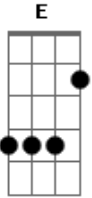

Eric Clapton - Got To Hurry

Tom: C

Repeat Whole Thing

Submitted By: Shane
EMail: S

Tuning: Standard (E A D G B E)

This is my first tab. Its a really easy song. have fun.

Acordes

© ukulele-chords.com