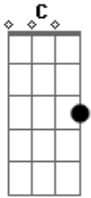

Eric Clapton - Got To Hurry

Tom: C

Repeat Whole Thing

Submitted By: Shane
EMail: S

Tuning: Standard (E A D G B E)

This is my first tab. Its a really easy song. have fun.

Acordes

© ukulele-chords.com