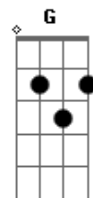

© ukulele-chords.com