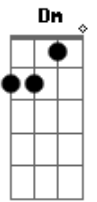

© ukulele-chords.com