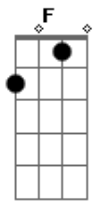

Eric Clapton - Forever man

Tom: F

Intro:

Bb C Dm
How many times must I tell you babe,
Bb C Dm
How many bridges I've got to cross?
Bb C Dm Gm
How many times must I explain myself
Bb C Dm

Before I can talk to the boss,
Bb C Dm (Intro)
'Fore I can talk to the boss?

How many times must I say I love you
Before you finally understand?
Won't you be my forever woman?
I'll try to be your forever man,
Try to be your forever man.

Forever man, forever man, forever man.
Forever man, forever man, forever man.
Forever man, forever man, forever man
Try to be your forever man.

Acordes

© ukulele-chords.com