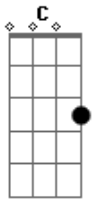

© ukulele-chords.com