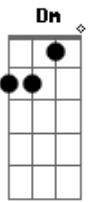

© ukulele-chords.com