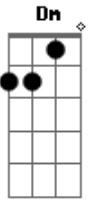

© ukulele-chords.com