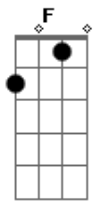

Eric Clapton - Forever man

Tom: F

Intro:

Bb C Dm
How many times must I tell you babe,
Bb C Dm
How many bridges I've got to cross?
Bb C Dm Gm7
How many times must I explain myself
Bb C Dm

Before I can talk to the boss,
Bb C Dm (Intro)
'Fore I can talk to the boss?

How many times must I say I love you
Before you finally understand?
Won't you be my forever woman?
I'll try to be your forever man,
Try to be your forever man.

Forever man, forever man, forever man.
Forever man, forever man, forever man.
Forever man, forever man, forever man
Try to be your forever man.

Acordes

© ukulele-chords.com