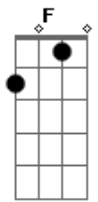

Eric Clapton - Forever man

Tom: F

Intro:

Bb   **C**   **Dm**
How many times must I tell you babe,
Bb   **C**   **Dm**
How many bridges I've got to cross?
Bb   **C**   **Dm**   **Gm7**
How many times must I explain myself
Bb   **C**   **Dm**

Before I can talk to the boss,
Bb   **C**   **Dm** (Intro)
'Fore I can talk to the boss?

How many times must I say I love you
Before you finally understand?
Won't you be my forever woman?
I'll try to be your forever man,
Try to be your forever man.

Forever man, forever man, forever man.
Forever man, forever man, forever man.
Forever man, forever man, forever man
Try to be your forever man.

Acordes

© ukulele-chords.com