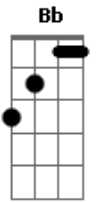

© ukulele-chords.com