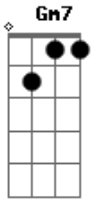

© ukulele-chords.com