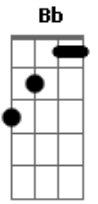

© ukulele-chords.com