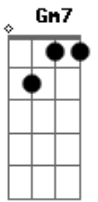

© ukulele-chords.com