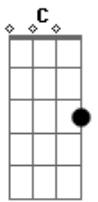

© ukulele-chords.com