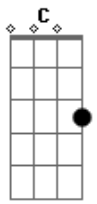

© ukulele-chords.com