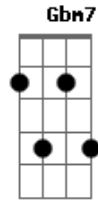

© ukulele-chords.com