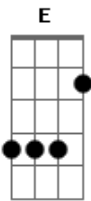

A **G**
It was on the way,
F **E**
On the road to dreams, yeah.
Gb **F** **E**
Now my heart's drowned in your love streams, yeah.

The street is cold, its trees are gone.
The story's told the dark has won.
Once we set sail to catch your star.
We had to fail, it was too far.

Chorus

(G A F)2x E

I felt the wind shout like a drum.

It said, "My friend, love's end has come."
It couldn't last, had to stop.
You drained it all to the last drop.

Chorus

Gb **F** **E**
Now my heart's drowned in your love streams

(Guitar Solo)

E7 **Eb7** **D7** **E**

Gb **F** **E**

(G A F)2x E

On this dark street it's cold inside.
There's no retreat from time that's died.
On this dark street the sun is black.
The winter life is coming back.

It was on the way,
On the road to dreams, yeah.
Now my heart's drowned in your love streams,
yeah, yeah, yeah, yeah, yeah, yeah, yeah.
Now my heart's drowned in your love streams, yeah.
Now my heart's drowned in your love.