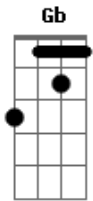

© ukulele-chords.com