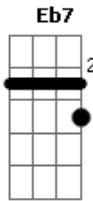

© ukulele-chords.com