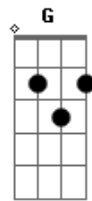

A **G**
It was on the way,
F **E**
On the road to dreams, yeah.
Gb **F** **E**
Now my heart's drowned in your love streams, yeah.

The street is cold, its trees are gone.
The story's told the dark has won.
Once we set sail to catch your star.
We had to fail, it was too far.

Chorus

(G A F)2x E

I felt the wind shout like a drum.

It said, "My friend, love's end has come."
It couldn't last, had to stop.
You drained it all to the last drop.

Chorus

Gb **F** **E**
Now my heart's drowned in your love streams

(Guitar Solo)

E7 **Eb7** **D7** **E**

Gb **F** **E**

(G A F)2x E

On this dark street it's cold inside.
There's no retreat from time that's died.
On this dark street the sun is black.
The winter life is coming back.

It was on the way,
On the road to dreams, yeah.
Now my heart's drowned in your love streams,
yeah, yeah, yeah, yeah, yeah, yeah, yeah.
Now my heart's drowned in your love streams, yeah.
Now my heart's drowned in your love.