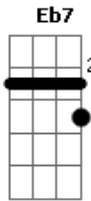

(Guitar Solo)

E7 **Eb7** **D7** **E**

Gb **F** **E**

(G A F)2x E

On this dark street it's cold inside.
There's no retreat from time that's died.
On this dark street the sun is black.
The winter life is coming back.

It was on the way,
On the road to dreams, yeah.
Now my heart's drowned in your love streams,
yeah, yeah, yeah, yeah, yeah, yeah, yeah.
Now my heart's drowned in your love streams, yeah.
Now my heart's drowned in your love.