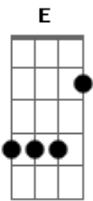

© ukulele-chords.com

© ukulele-chords.com