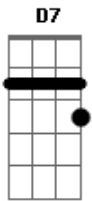

Eric Clapton - Deserted Cities Of The Night

Tom: D

E7 **Eb7**
Upon this street where time has died.
D7 **E**
The golden treat you never tried.
E7 **Eb7**
In times of old, in days gone by.
D7 **E**
If I could catch your dancing eye.

A **G**
It was on the way,
F **E**
On the road to dreams, yeah.
Gb **F** **E**
Now my heart's drowned in your love streams, yeah.

The street is cold, its trees are gone.
The story's told the dark has won.
Once we set sail to catch your star.
We had to fail, it was too far.

Chorus

(G A F)2x E

I felt the wind shout like a drum.

It said, "My friend, love's end has come."
It couldn't last, had to stop.
You drained it all to the last drop.

Chorus

Gb **F** **E**
Now my heart's drowned in your love streams

(Guitar Solo)

E7 Eb7 D7 E

Gb F E

(G A F)2x E

On this dark street it's cold inside.
There's no retreat from time that's died.
On this dark street the sun is black.
The winter life is coming back.

It was on the way,
On the road to dreams, yeah.
Now my heart's drowned in your love streams,
yeah, yeah, yeah, yeah, yeah, yeah, yeah.
Now my heart's drowned in your love streams, yeah.
Now my heart's drowned in your love.

Acordes

© ukulele-chords.com

© ukulele-chords.com

© ukulele-chords.com

© ukulele-chords.com

© ukulele-chords.com

© ukulele-chords.com

© ukulele-chords.com

© ukulele-chords.com

© ukulele-chords.com