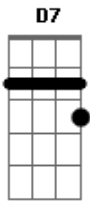

(Guitar Solo)

E7 **Eb7** **D7** **E**

Gb **F** **E**

(G A F)2x E

On this dark street it's cold inside.
There's no retreat from time that's died.
On this dark street the sun is black.
The winter life is coming back.

It was on the way,
On the road to dreams, yeah.
Now my heart's drowned in your love streams,
yeah, yeah, yeah, yeah, yeah, yeah, yeah.
Now my heart's drowned in your love streams, yeah.
Now my heart's drowned in your love.