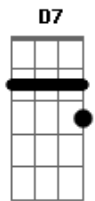

Eric Clapton - Crossroads

Tom: A

A
 I went down to the crossroads, fell down on my knees.
 D7
 Down to the crossroads, fell down on my knees.
 E D7 A E
 I said I'm Beggin' for mercy, baby if you please.

A
 I went down to the crossroads, tried to flag a ride.
 D7
 Down to the crossroads, tried to flag a ride.
 E D7 A E

Nobody seemed to know me, everybody passed right by.

A
 Well I'm goin' down to Rosedale, take my rider by my side.
 D7
 Goin' down to Rosedale, take my rider by my side.
 E D7 A E
 We can steal by that house baby, on the riverside.

A
 Run you can run, tell my friends I'll be 'round.
 D7
 Run you can run, tell my friends I'll be 'round.
 E D7 A
 I'm standin' at the crossroads, I think I'm sinkin' down.

Acordes

© ukulele-chords.com

© ukulele-chords.com