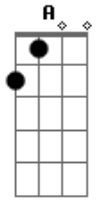

Eric Clapton - Crossroads

Tom: A

A
I went down to the crossroads, fell down on my knees.
D7
Down to the crossroads, fell down on my knees.
E D7 A E
I said I'm Beggin' for mercy, baby if you please.

A
I went down to the crossroads, tried to flag a ride.
D7
Down to the crossroads, tried to flag a ride.
E D7 A E

Nobody seemed to know me, everybody passed right by.

A
Well I'm goin' down to Rosedale, take my rider by my side.
D7
Goin' down to Rosedale, take my rider by my side.
E D7 A E
We can steal by that house baby, on the riverside.

A
Run you can run, tell my friends I'll be 'round.
D7
Run you can run, tell my friends I'll be 'round.
E D7 A
I'm standin' at the crossroads, I think I'm sinkin' down.

Acordes

© ukulele-chords.com