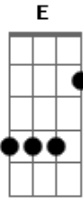

Eric Clapton - Crossroads

Tom: A

A
 I went down to the crossroads, fell down on my knees.
 D7
 Down to the crossroads, fell down on my knees.
 E D7 A E
 I said I'm Beggin' for mercy, baby if you please.

A
 I went down to the crossroads, tried to flag a ride.
 D7
 Down to the crossroads, tried to flag a ride.
 E D7 A E

Nobody seemed to know me, everybody passed right by.

A
 Well I'm goin' down to Rosedale, take my rider by my side.
 D7
 Goin' down to Rosedale, take my rider by my side.
 E D7 A E
 We can steal by that house baby, on the riverside.

A
 Run you can run, tell my friends I'll be 'round.
 D7
 Run you can run, tell my friends I'll be 'round.
 E D7 A
 I'm standin' at the crossroads, I think I'm sinkin' down.

Acordes

© ukulele-chords.com

© ukulele-chords.com