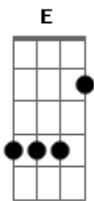

Eric Clapton - Crossroads

Tom: A

A
 I went down to the crossroads, fell down on my knees.
 D7
 Down to the crossroads, fell down on my knees.
 E D7 A E
 I said I'm Beggin' for mercy, baby if you please.

A
 I went down to the crossroads, tried to flag a ride.
 D7
 Down to the crossroads, tried to flag a ride.
 E D7 A E

Nobody seemed to know me, everybody passed right by.

A
 Well I'm goin' down to Rosedale, take my rider by my side.
 D7
 Goin' down to Rosedale, take my rider by my side.
 E D7 A E
 We can steal by that house baby, on the riverside.

A
 Run you can run, tell my friends I'll be 'round.
 D7
 Run you can run, tell my friends I'll be 'round.
 E D7 A
 I'm standin' at the crossroads, I think I'm sinkin' down.

Acordes

© ukulele-chords.com

© ukulele-chords.com