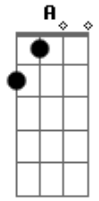

Eric Clapton - Crossroads

Tom: A

A
I went down to the crossroads, fell down on my knees.
D7
Down to the crossroads, fell down on my knees.
E D7 A E
I said I'm Beggin' for mercy, baby if you please.

A
I went down to the crossroads, tried to flag a ride.
D7
Down to the crossroads, tried to flag a ride.
E D7 A E

Nobody seemed to know me, everybody passed right by.

A
Well I'm goin' down to Rosedale, take my rider by my side.
D7
Goin' down to Rosedale, take my rider by my side.
E D7 A E
We can steal by that house baby, on the riverside.

A
Run you can run, tell my friends I'll be 'round.
D7
Run you can run, tell my friends I'll be 'round.
E D7 A
I'm standin' at the crossroads, I think I'm sinkin' down.

Acordes

© ukulele-chords.com