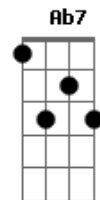

© ukulele-chords.com