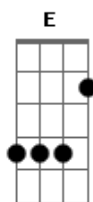

© ukulele-chords.com