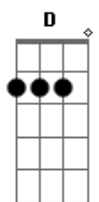

Eric Clapton - Change The World

Tom: A

Introdução:

Solo Intro:

Primeira Parte:

E A D
If I could reach the stars
D A E
Pull one down for you
E A D
Shine it on my heart
D A E
So you could see the truth
A D G
That this love I have inside
G D A
Is everything it seems

E A D
But for now I find
D A Ab7
It's only in my dreams

Refrão:

Gbm7 Ab7 Dbm7
And I can change the world
Ebm7 Ab7 Dbm7
I'd be the sunlight in your universe
Ebm7 Ab7
You'd think my love was really
Dbm7 Cm7 Bm7
Some_thing good
E A7 E
Baby, if I could
Abm7 Gm7 Gbm7
Chan_____ge the world

Solo 2:

E A D
If I could be king
D A E
Even for a day
E A D
I'd take you as my queen
D A E
I'd have it no other way
A D G
And our love would rule in this
G D A
Kingdom we have made

E A D
Till then I'd be a fool
D A Ab7
Wishin' for the day

Repete o Refrão:

Gbm7 Ab7 Dbm7
That I can change the world
Ebm7 Ab7 Dbm7
I'd be the sunlight in your universe
Ebm7 Ab7
You'd think my love was really
Dbm7 Cm7 Bm7
Some_thing good
E A7 E
Baby, if I could
Abm7 Gm7 Gbm7 E
Chan_____ge the world
A7 E
Baby, if I could
Abm7 Gm7 Gbm7
Chan_____ge the world

Solo:

E A D
D A E
E A D
D A Ab7

Refrão Final:

Gbm7 Ab7 Dbm7
That I can change the world
Ebm7 Ab7 Dbm7
I'd be the sunlight in your universe
Ebm7 Ab7
You'd think my love was really
Dbm7 Cm7 Bm7
Some_thing good
E A7 E
Baby, if I could
Abm7 Gm7 Gbm7
Change the world
A7 E
Baby, if I could
Abm7 Gm7 Gbm7
Change the world
A7 E
Baby, if I could
Abm7 Gm7 Em
Chan_____ge the world

(E A D A E)

Solo Final:

Acordes

© ukulele-chords.com