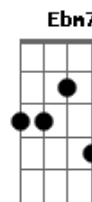

© ukulele-chords.com