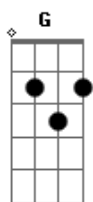

© ukulele-chords.com