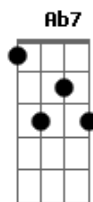

© ukulele-chords.com