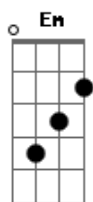

© ukulele-chords.com