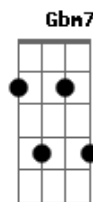

© ukulele-chords.com