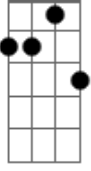

Dm7

© ukulele-chords.com