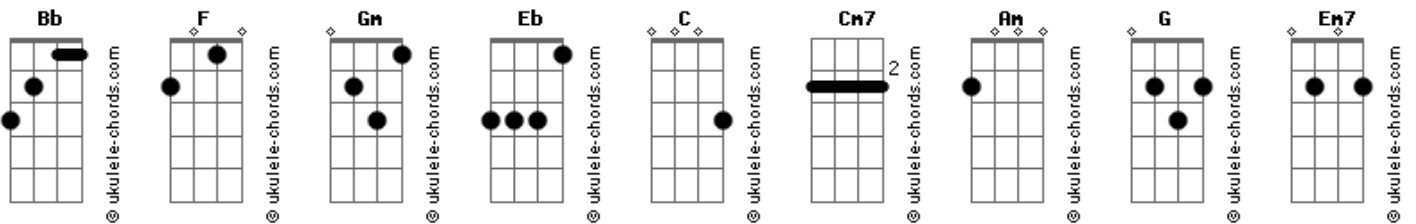

Fill 1

Fill 2

Verse 1:

C G A7sus FM9
I thought that you'd been loving me
C G A7sus FM9
I thought you were the one who would stay forever
C G A7sus FM9
But now forever has gone away
C G A7sus FM9
And I'm still here alone

Pre chorus:

FM9
'Cause you were only playing
You were only playing with my heart
G FM9
I was never waiting
I was never waiting for the tears to start

Chorus:

Bb2 F Gm EbM7

It was you, who put the clouds around me
Bb2 F Gm EbM7
It was you, who made the tears fall down
Gm Gm Em7b5
It was you, who put those clouds around me
Cm7 Eb Eb Bb2
It was you, It was you, who made my blue eyes blue
F Gm EbM7
Oh oh, never should have trusted you

Verse 2:

I thought that I'd be all you need
In your eyes I thought I saw my heaven
And now my heaven's gone away
And I'm out here in the cold

pre chorus:(same chords from the 1st 1)

You had me believing
You had me believing in a lie
Guess I could'nt see it
Guess I could'nt see it, 'till I saw
Goodbye

#Repeat Chorus#

Guitar Solo Chords:

C, G, Am, FM7

Pre Chorus:

F
You had me believing
Em7 Am
You had me believing in a lie
G F
Guess I could'nt see it
Em7
Guess I could'nt see it
F F7add9
'Till I saw goodbye

Chorus:

Bb2 F Gm Eb
It was you, who put the clouds around me
Bb2 F
It was you,
C G Am FM7
It was you, who put the clouds around me
C G Am FM7
It was you, who made the tears fall down
Am Am F
It was you, who put those clouds around me
Dm7 F F C
It was you, It was you, who made my blue eyes blue
G Am F
Oh oh, never should have trusted you

Coda:

C, G, Am, F

end on FM9

Acordes