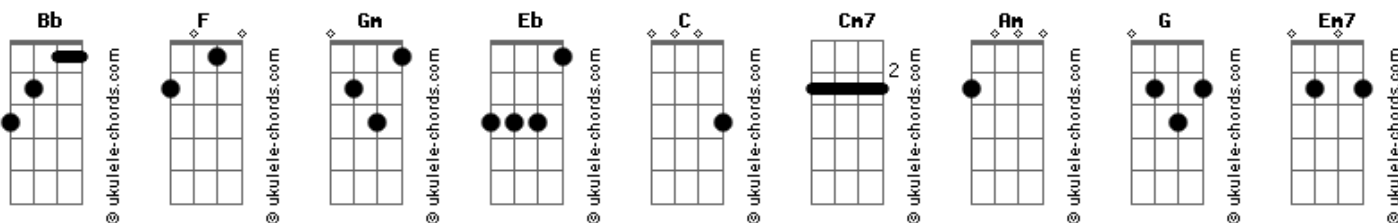

Fill 1

Fill 2

Verse 1:

C G A7sus FM9
I thought that you'd been loving me
C G A7sus FM9
I thought you were the one who would stay forever
C G A7sus FM9
But now forever has gone away
C G A7sus FM9
And I'm still here alone

Pre chorus:

FM9
'Cause you were only playing
You were only playing with my heart
G FM9
I was never waiting
I was never waiting for the tears to start

Chorus:

Bb2 F Gm EbM7

It was you, who put the clouds around me
Bb2 F Gm EbM7
It was you, who made the tears fall down
Gm Gm Em7b5
It was you, who put those clouds around me
Cm7 Eb Eb Bb2
It was you, It was you, who made my blue eyes blue
F Gm EbM7
Oh oh, never should have trusted you

Verse 2:

I thought that I'd be all you need
In your eyes I thought I saw my heaven
And now my heaven's gone away
And I'm out here in the cold

pre chorus:(same chords from the 1st 1)

You had me believing
You had me believing in a lie
Guess I could'nt see it
Guess I could'nt see it, 'till I saw
Goodbye

#Repeat Chorus#

Guitar Solo Chords:

C, G, Am, FM7

Pre Chorus:

F
You had me believing
Em7 Am
You had me believing in a lie
G F
Guess I could'nt see it
Em7
Guess I could'nt see it
F F7add9
'Till I saw goodbye

Chorus:

Bb2 F Gm Eb
It was you, who put the clouds around me
Bb2 F
It was you,
C G Am FM7
It was you, who put the clouds around me
C G Am FM7
It was you, who made the tears fall down
Am Am F
It was you, who put those clouds around me
Dm7 F F C
It was you, It was you, who made my blue eyes blue
G Am F
Oh oh, never should have trusted you

Coda:

C, G, Am, F

end on FM9

Acordes