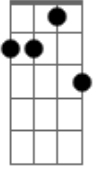

Dm7

© ukulele-chords.com