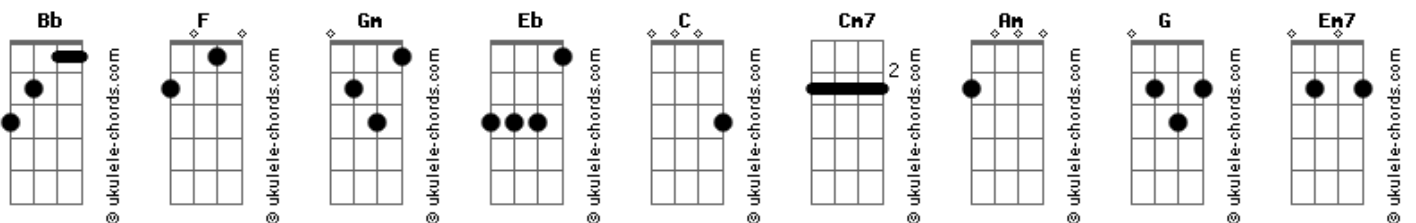

Fill 1

Fill 2

Verse 1:

C G A7sus FM9
I thought that you'd been loving me
C G A7sus FM9
I thought you were the one who would stay forever
C G A7sus FM9
But now forever has gone away
C G A7sus FM9
And I'm still here alone

Pre chorus:

FM9
'Cause you were only playing
You were only playing with my heart
G FM9
I was never waiting
I was never waiting for the tears to start

Chorus:

Bb2 F Gm EbM7

It was you, who put the clouds around me
Bb2 F Gm EbM7
It was you, who made the tears fall down
Gm Gm Em7b5
It was you, who put those clouds around me
Cm7 Eb Eb Bb2
It was you, It was you, who made my blue eyes blue
F Gm EbM7
Oh oh, never should have trusted you

Verse 2:

I thought that I'd be all you need
In your eyes I thought I saw my heaven
And now my heaven's gone away
And I'm out here in the cold

pre chorus:(same chords from the 1st 1)

You had me believing
You had me believing in a lie
Guess I could'nt see it
Guess I could'nt see it, 'till I saw
Goodbye

#Repeat Chorus#

Guitar Solo Chords:

C, G, Am, FM7

Pre Chorus:

F
You had me believing
Em7 Am
You had me believing in a lie
G F
Guess I could'nt see it
Em7
Guess I could'nt see it
F F7add9
'Till I saw goodbye

Chorus:

Bb2 F Gm Eb
It was you, who put the clouds around me
Bb2 F
It was you,
C G Am FM7
It was you, who put the clouds around me
C G Am FM7
It was you, who made the tears fall down
Am Am F
It was you, who put those clouds around me
Dm7 F F C
It was you, It was you, who made my blue eyes blue
G Am F
Oh oh, never should have trusted you

Coda:

C, G, Am, F

end on FM9

Acordes