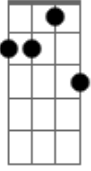

Dm7

© ukulele-chords.com