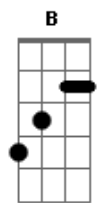

© ukulele-chords.com