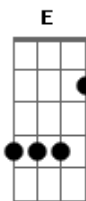

Eric Clapton - Better Make It Through Today

Tom: A

Intro: Gbm Em (x4)

VERSE 1:

Bm Gbm
Life is what you make it
Bm Gbm
That's what the people say
Bm Gbm Fm Em A
And if I can't make it through tomorrow
Gbm Em (x4)
I better make it through today

VERSE 2:

Bm Gbm
I have had my share of troubles
Bm Gbm
It's nothing new to me

Bm Gbm Gbm Fm Em
But when I look around me
Em A Gbm Em (x4)
All I see is misery

GUITAR SOLO: Dbm Abm Dbm Abm Dbm Abm
Abm Gm Gbm B

PRE-VERSE: Bm Gbm Bm Gbm

VERSE 3:

Bm Gbm
Life is what we make it
Bm Gbm
At least that's what the people say
Bm Gbm Gbm Fm Em A
And if we can't make it through tomorrow
Gbm Em
We better make it through today

ENDING: Gbm Em (repeat)

Acordes

© ukulele-chords.com

© ukulele-chords.com

© ukulele-chords.com

© ukulele-chords.com

© ukulele-chords.com

© ukulele-chords.com