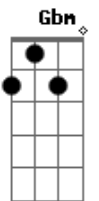

© ukulele-chords.com