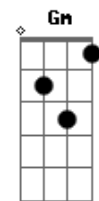

© ukulele-chords.com