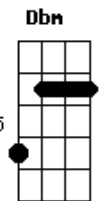

© ukulele-chords.com