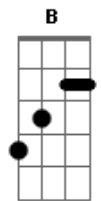

© ukulele-chords.com