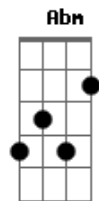

© ukulele-chords.com