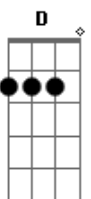

© ukulele-chords.com

© ukulele-chords.com