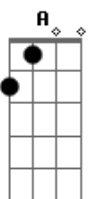

Eric Clapton - Bell Bottom Blues

Tom: G

Intro:

[N.C.] C E Am C
v v v v v v v v v v v v v v please
v v v v v v v v v v v v v v
[Riff 1:] F G F C G
v v v v v v v v v v v v v v
v v v v v v v v v v v v v v
[--3--]

Verso 1:

Bell Bottom Blues, you made me cry C E Am C
I don't wanna lose this feeling F G F C G [Riff 1]
If I could choose a place to die C E Am C
It would be in your arms F G

Chorus:

A E Gbm D E
Do you wanna see me crawl across the floor to you

A E Gbm
Do you wanna hear me beg you to take me back
D E
I'd gladly do it, because
A A7M# A7 D E
(I don't want to fade away) Give me one more day,
A A7M# A7 D E
(I don't want to fade away) In your heart I wanna
stay
F C G [Riff 1]

Verso 2:

It's all wrong, but it's all right
The way that you treat me, baby ...mmm
Once I was strong, but I lost the fight
You won't find a better loser

[repeat chorus]

[guitar solo over verse chords]

[repeat chorus]

Verso 3:

Bell Bottom Blues, don't say goodbye
We're surely gonna meet again
And if we do, dontcha be surprised
If you find me with another lover ...oh!

Acordes

© ukulele-chords.com

© ukulele-chords.com

© ukulele-chords.com

© ukulele-chords.com

© ukulele-chords.com

© ukulele-chords.com

© ukulele-chords.com

© ukulele-chords.com

© ukulele-chords.com

© ukulele-chords.com