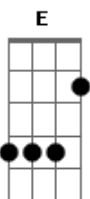

© ukulele-chords.com