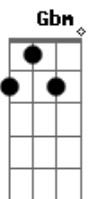

© ukulele-chords.com