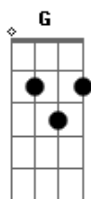

© ukulele-chords.com

© ukulele-chords.com