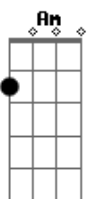

© ukulele-chords.com