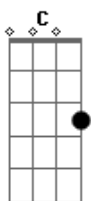

Eric Clapton - Bell Bottom Blues

Tom: G

Intro:

[N.C.] C E Am C
 v v v v v v v v v v v v v v please
 v v v v v v v v v v v v v v
 [Riff 1:] F G F C G
 v v v v v v v v v v v v v v
 v v v v v v v v v v v v v v
 [--3--]

Verso 1:

Bell Bottom Blues, you made me cry C E Am C
 I don't wanna lose this feeling F G F C G [Riff 1]
 If I could choose a place to die C E Am C
 It would be in your arms F G

Chorus:

A E Gbm D E
 Do you wanna see me crawl across the floor to you

Verso 2:

It's all wrong, but it's all right
 The way that you treat me, baby ...mmmm
 Once I was strong, but I lost the fight
 You won't find a better loser

[repeat chorus]

[guitar solo over verse chords]

[repeat chorus]

Verso 3:

Bell Bottom Blues, don't say goodbye
 We're surely gonna meet again
 And if we do, dontcha be surprised
 If you find me with another lover ...oh!

Acordes

© ukulele-chords.com

© ukulele-chords.com