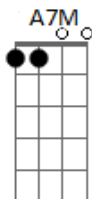

Eric Clapton - Bell Bottom Blues

Tom: G

Intro:

[N.C.] C E Am C
v v v v v v v v v v v v v v please
v v v v v v v v v v v v v v
[Riff 1:] F G F C G
v v v v v v v v v v v v v v
v v v v v v v v v v v v v v
[--3--]

Verso 1:

Bell Bottom Blues, you made me cry C E Am C
I don't wanna lose this feeling F G F C G [Riff 1]
If I could choose a place to die C E Am C
It would be in your arms F G

Chorus:

A E Gbm D E
Do you wanna see me crawl across the floor to you

A E Gbm
Do you wanna hear me beg you to take me back
D E
I'd gladly do it, because
A A7M# A7 D E
(I don't want to fade away) Give me one more day,
A A7M# A7 D E
(I don't want to fade away) In your heart I wanna
stay
F C G [Riff 1]

Verso 2:

It's all wrong, but it's all right
The way that you treat me, baby ...mmm
Once I was strong, but I lost the fight
You won't find a better loser

[repeat chorus]

[guitar solo over verse chords]

[repeat chorus]

Verso 3:

Bell Bottom Blues, don't say goodbye
We're surely gonna meet again
And if we do, dontcha be surprised
If you find me with another lover ...oh!

Acordes