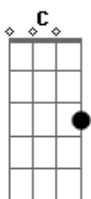

© ukulele-chords.com