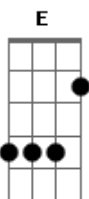

© ukulele-chords.com