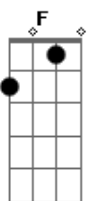

© ukulele-chords.com