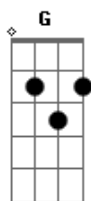

Eric Clapton - Bell Bottom Blues

Tom: G

Intro:

[N.C.] C E Am C
 v v v v v v v v v v v v v v please
 v v v v v v v v v v v v v v
 [Riff 1:] F G F C G
 v v v v v v v v v v v v v v
 v v v v v v v v v v v v v v
 [--3--]

Verso 1:

Bell Bottom Blues, you made me cry C E Am C
 I don't wanna lose this feeling F G F C G [Riff 1]
 If I could choose a place to die C E Am C
 It would be in your arms F G

Chorus:

A E Gbm D E
 Do you wanna see me crawl across the floor to you

Verso 2:

It's all wrong, but it's all right
 The way that you treat me, baby ...mmmm
 Once I was strong, but I lost the fight
 You won't find a better loser

[repeat chorus]

[guitar solo over verse chords]

[repeat chorus]

Verso 3:

Bell Bottom Blues, don't say goodbye
 We're surely gonna meet again
 And if we do, dontcha be surprised
 If you find me with another lover ...oh!

Acordes

© ukulele-chords.com

© ukulele-chords.com