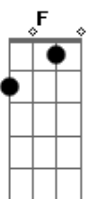

© ukulele-chords.com