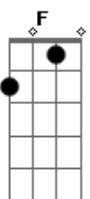

© ukulele-chords.com