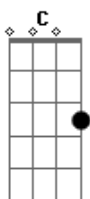

© ukulele-chords.com