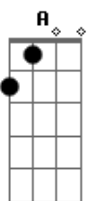

Eric Clapton - Bell Bottom Blues

Tom: G

Intro:

[N.C.] C E Am C
v v v v v v v v v v v v v v please
v v v v v v v v v v v v v v
[Riff 1:] F G F C G
v v v v v v v v v v v v v v
v v v v v v v v v v v v v v
[--3--]

Verso 1:

Bell Bottom Blues, you made me cry C E Am C
I don't wanna lose this feeling F G F C G [Riff 1]
If I could choose a place to die C E Am C
It would be in your arms F G

Chorus:

A E Gbm D E
Do you wanna see me crawl across the floor to you

A E Gbm
Do you wanna hear me beg you to take me back
D E
I'd gladly do it, because
A A7M# A7 D E
(I don't want to fade away) Give me one more day,
A A7M# A7 D E
(I don't want to fade away) In your heart I wanna
stay
F C G [Riff 1]

Verso 2:

It's all wrong, but it's all right
The way that you treat me, baby ...mmmm
Once I was strong, but I lost the fight
You won't find a better loser

[repeat chorus]

[guitar solo over verse chords]

[repeat chorus]

Verso 3:

Bell Bottom Blues, don't say goodbye
We're surely gonna meet again
And if we do, dontcha be surprised
If you find me with another lover ...oh!

Acordes

© ukulele-chords.com

© ukulele-chords.com

© ukulele-chords.com

© ukulele-chords.com

© ukulele-chords.com

© ukulele-chords.com

© ukulele-chords.com

© ukulele-chords.com

© ukulele-chords.com

© ukulele-chords.com