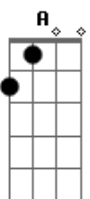

© ukulele-chords.com