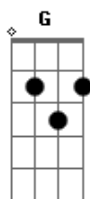

© ukulele-chords.com