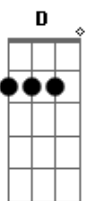

© ukulele-chords.com

© ukulele-chords.com