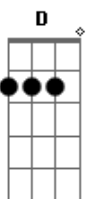

© ukulele-chords.com

© ukulele-chords.com