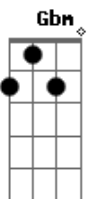

© ukulele-chords.com