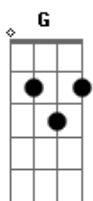

Eric Clapton - Autumn Leaves

Tom: G

(intro) Bm

Bm G A D7 G7
The falling leaves drift by my window
C7 Gb Bm
The falling leaves of red and gold
G A D7 G7
I see your lips, the summer kisses
C7 Gb Bm
The sunburned hands I used to hold
Gb Bm
Since you went away the days grow long
G A D7
And soon I'll hear old winter's song
G Gb Bm G7

But I miss you most of all, my darling

When autumn leaves start to fall

(Instrumental for 1 minute) Bm G A D7 G7 C7 Gb Bm

Gb Bm
Since you went away the days grow long
G A D7
And soon I'll hear old winter's song
G Gb Bm G7
But I miss you most of all, my darling
Gb Bm
When autumn leaves start to fall
G Gb Bm G7
yes I miss you most of all, my darling
Gb Bm
When autumn leaves start to fall

Acordes

© ukulele-chords.com