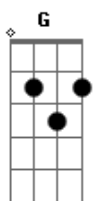

Eric Clapton - Autumn Leaves

Tom: G

(intro) Bm

Bm G A D7 G7
The falling leaves drift by my window
C7 Gb Bm
The falling leaves of red and gold
G A D7 G7
I see your lips, the summer kisses
C7 Gb Bm
The sunburned hands I used to hold
Gb Bm
Since you went away the days grow long
G A D7
And soon I'll hear old winter's song
G Gb Bm G7

But I miss you most of all, my darling
Gb Bm
When autumn leaves start to fall
(Instrumental for 1 minute) Bm G A D7 G7 C7 Gb Bm
Gb Bm
Since you went away the days grow long
G A D7
And soon I'll hear old winter's song
G Gb Bm G7
But I miss you most of all, my darling
Gb Bm
When autumn leaves start to fall
G Gb Bm G7
yes I miss you most of all, my darling
Gb Bm
When autumn leaves start to fall

Acordes

© ukulele-chords.com