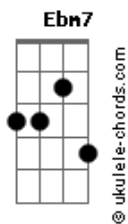

Eric Bolander - The Wind

tom:

Intro: Ebm7 Gb Db Abm Gb

Gb Db Abm
Why don't the wind blow me away
Gb Db Abm
Why don't the wind blow me down

B
Tried and tested

Db
Long away

B
You wanna test it?

Bb7
But I'm here to stay

[Refrão]

Gb Db Abm
Why don't the wind blow me away
Gb Db Abm
Why don't the wind blow me down

Gb Db Abm
I can't see thatall the trees

Acordes

Gb Db Abm
Why don't this wind blow me away
B Db B Bb7
Open me way, way, way