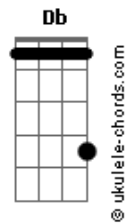

Eric Bolander - The Wind

tom:

Intro: Ebm7 Gb Db Abm Gb

Gb Db Abm
Why don't the wind blow me away
Gb Db Abm
Why don't the wind blow me down

B
Tried and tested

Db
Long away

B
You wanna test it?

Bb7
But I'm here to stay

[Refrão]

Gb Db Abm
Why don't the wind blow me away
Gb Db Abm
Why don't the wind blow me down

Gb Db Abm
I can't see thatall the trees

Acordes

Gb Db Abm
Why don't this wind blow me away
B Db B Bb7
Open me way, way, way

[Refrão]

Gb Db Abm
Why don't the wind blow me away
Gb Db Abm
Why don't the wind blow me down

B Db
Seemso invested here today
B Bb7
You wanna test it?

But I'm here to stay

[Refrão]

Gb Db Abm
Why don't the wind blow me away
Gb Db Abm
Why don't the wind blow me down