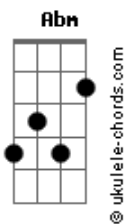

Eric Bolander - The Wind

tom:

Intro: Ebm7 Gb Db Abm Gb

Gb Db Abm
Why don't the wind blow me away
Gb Db Abm
Why don't the wind blow me down

B
Tried and tested

Db
Long away

B
You wanna test it?

Bb7
But I'm here to stay

[Refrão]

Gb Db Abm
Why don't the wind blow me away
Gb Db Abm
Why don't the wind blow me down

Gb Db Abm
I can't see thatall the trees

Acordes

Gb Db Abm
Why don't this wind blow me away
B Db B Bb7
Open me way, way, way