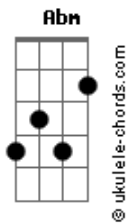

Eric Bolander - The Wind

tom:

Intro: Ebm7 Gb Db Abm Gb

Gb Db Abm
Why don't the wind blow me away
Gb Db Abm
Why don't the wind blow me down

B
Tried and tested

Db
Long away

B
You wanna test it?

Bb7
But I'm here to stay

[Refrão]

Gb Db Abm
Why don't the wind blow me away
Gb Db Abm
Why don't the wind blow me down

Gb Db Abm
I can't see thatall the trees

Acordes

Gb Db Abm
Why don't this wind blow me away
B Db B Bb7
Open me way, way, way

[Refrão]

Gb Db Abm
Why don't the wind blow me away
Gb Db Abm
Why don't the wind blow me down

B Db
Seemso invested here today
B Bb7
You wanna test it?

But I'm here to stay

[Refrão]

Gb Db Abm
Why don't the wind blow me away
Gb Db Abm
Why don't the wind blow me down