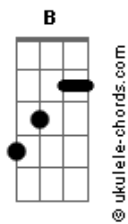

Eric Bolander - The Wind

tom:

Intro: Ebm7 Gb Db Abm Gb

Gb Db Abm
Why don't the wind blow me away
Gb Db Abm
Why don't the wind blow me down

B
Tried and tested

Db
Long away

B
You wanna test it?

Bb7
But I'm here to stay

[Refrão]

Gb Db Abm
Why don't the wind blow me away
Gb Db Abm
Why don't the wind blow me down

Gb Db Abm
I can't see thatall the trees

Acordes

Gb Db Abm
Why don't this wind blow me away
B Db B Bb7
Open me way, way, way

[Refrão]

Gb Db Abm
Why don't the wind blow me away
Gb Db Abm
Why don't the wind blow me down

B Db
Seemso invested here today
B Bb7
You wanna test it?

But I'm here to stay

[Refrão]

Gb Db Abm
Why don't the wind blow me away
Gb Db Abm
Why don't the wind blow me down