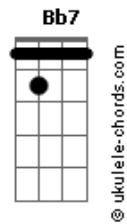

Eric Bolander - The Wind

tom:

Intro: Ebm7 Gb Db Abm Gb

Gb Db Abm
Why don't the wind blow me away
Gb Db Abm
Why don't the wind blow me down

B
Tried and tested

Db
Long away

B
You wanna test it?

Bb7
But I'm here to stay

[Refrão]

Gb Db Abm
Why don't the wind blow me away
Gb Db Abm
Why don't the wind blow me down

Gb Db Abm
I can't see thatall the trees

Acordes

Gb Db Abm
Why don't this wind blow me away
B Db B Bb7
Open me way, way, way

[Refrão]

Gb Db Abm
Why don't the wind blow me away
Gb Db Abm
Why don't the wind blow me down

B Db
Seemso invested here today
B Bb7
You wanna test it?

But I'm here to stay

[Refrão]

Gb Db Abm
Why don't the wind blow me away
Gb Db Abm
Why don't the wind blow me down