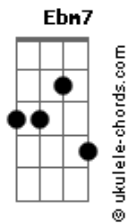

Eric Bolander - The Wind

tom:

Intro: Ebm7 Gb Db Abm Gb

Gb Db Abm
Why don't the wind blow me away
Gb Db Abm
Why don't the wind blow me down

B
Tried and tested

Db
Long away

B
You wanna test it?

Bb7
But I'm here to stay

[Refrão]

Gb Db Abm
Why don't the wind blow me away
Gb Db Abm
Why don't the wind blow me down

Gb Db Abm
I can't see thatall the trees

Acordes

Gb Db Abm
Why don't this wind blow me away
B Db B Bb7
Open me way, way, way

[Refrão]

Gb Db Abm
Why don't the wind blow me away
Gb Db Abm
Why don't the wind blow me down

B Db
Seemso invested here today
B Bb7
You wanna test it?

But I'm here to stay

[Refrão]

Gb Db Abm
Why don't the wind blow me away
Gb Db Abm
Why don't the wind blow me down