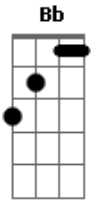

© ukulele-chords.com