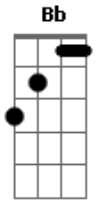

© ukulele-chords.com