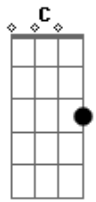

Eri Santos - I Try

tom:
 By the way, who are you?
 By the way, where are your from?
 Please, take off your mask
 Don't be your feeling gone
 that time I can see your face

I try every day to find the way

[Solo] D C B
 Bb C D

na na na na, na na na na

Lose fear, change tou concepts

With your love everything will change

I try, every day to find the way

Show me the way

Acordes

© ukulele-chords.com