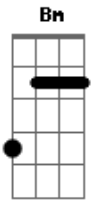

© ukulele-chords.com