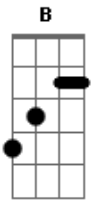

© ukulele-chords.com