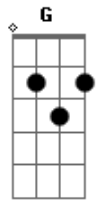

© ukulele-chords.com