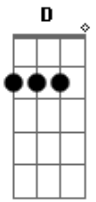

Eri Santos - I Try

tom:
 By the way, who are you?
 By the way, where are you from?
 Please, take off your mask
 Don't be your feeling gone
 that time I can see your face

I try every day to find the way

[Solo] D C B
 Bb C D

na na na na, na na na na

Lose fear, change your concepts

With your love everything will change

I try, every day to find the way

Show me the way

Acordes

© ukulele-chords.com

© ukulele-chords.com