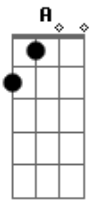

Eri Santos - I Try

tom:
 By the way, who are you?
 By the way, where are you from?
 Please, take off your mask
 Don't be your feeling gone
 that time I can see your face

I try every day to find the way

[Solo] D C B
 Bb C D

na na na na, na na na na

Lose fear, change your concepts

With your love everything will change

I try, every day to find the way

Show me the way

Acordes

© ukulele-chords.com

© ukulele-chords.com