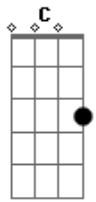

Eri Santos - I Try

tom:
 By the way, who are you?
 By the way, where are you from?
 Please, take off your mask
 Don't be your feeling gone
 that time I can see your face

I try every day to find the way

[Solo] D C B
 Bb C D

na na na na, na na na na

Lose fear, change your concepts

With your love everything will change

I try, every day to find the way

Show me the way

Acordes

© ukulele-chords.com

© ukulele-chords.com