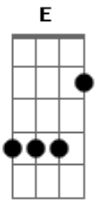

© ukulele-chords.com