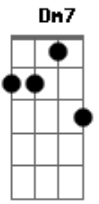

© ukulele-chords.com