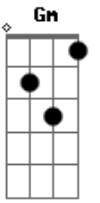

© ukulele-chords.com