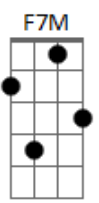

[Primeira Parte]

Em C7M
 Black was the night
 Em C7M
 When I did surrender
 Em C7M
 I did give in
 Em C7M
 To my weakening side
 Em C7M
 Now that I'm empty
 Em C7M
 My dreams once were many
 Em C7M
 Souls bid a cry
 Em C7M
 To unleash the divine
 Am7 G C
 When you think
 G Am7 G D
 There's no way out
 Bm7 Em G
 And all you see collides
 Am7 G C Dm C
 Hope will in the end
 G Am7 G D Em C7M
 Chase all your fears away

Am7 G C
 When you think
 G Am7 G D
 There's no way out
 Bm7 Em G
 Leave everything behind
 Am7 G C
 You can live
 Dm E E7
 Your life anew

[Refrão]

Am7 F7M C
 What I left behind
 Dm7 Am7
 Another night
 F7M C G
 Of weary dreams
 Am7 F7M C
 What's been left behind
 Dm7 Am7
 Another time
 F7M C
 Where days of late
 G Am7
 Are far away
 D D Am7 D D
 Far away

D D Am7 D D
 Far away

Bm7 Em G
 Just another night
 Bm7 Em G
 In another time

[Final] Em C7M Em C7M
 Em C7M Em C7M
 Em C7M Em C7M Em

Acordes

© ukulele-chords.com

© ukulele-chords.com

© ukulele-chords.com

© ukulele-chords.com