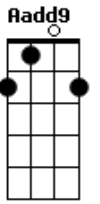

© ukulele-chords.com