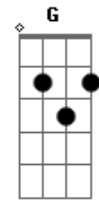

© ukulele-chords.com