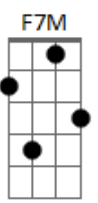

© ukulele-chords.com