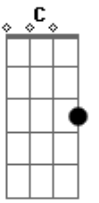

© ukulele-chords.com