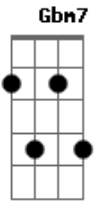

© ukulele-chords.com