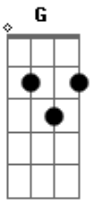

© ukulele-chords.com