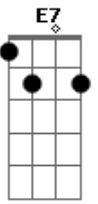

© ukulele-chords.com