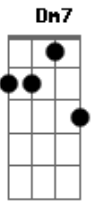

© ukulele-chords.com