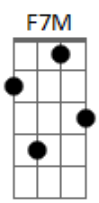

Am7 G C
 When you think
 G Am7 G D
 There's no way out
 Bm7 Em G
 And all you see collides
 Am7 G C Dm C
 Hope will in the end
 G Am7 G D Em C7M
 Chase all your fears away

(Em C7M Em)
 (C7M Em C7M)

[Segunda Parte]

Am7 G C
 When you think
 G Am7 G D
 There's no way out
 Bm7 Em G
 Leave everything behind
 Am7 G C
 You can live
 Dm E E7
 Your life anew

[Refrão]

Am7 F7M C
 What I left behind
 Dm7 Am7
 Another night
 F7M C G
 Of weary dreams
 Am7 F7M C
 What's been left behind
 Dm7 Am7
 Another time
 F7M C
 Where days of late
 G Am7
 Are far away
 D D Am7 D D
 Far away

D D Am7 D D
 Far away

Bm7 Em G
 Just another night
 Bm7 Em G
 In another time

[Final] Em C7M Em C7M
 Em C7M Em C7M
 Em C7M Em C7M Em

Acordes

© ukulele-chords.com

© ukulele-chords.com

© ukulele-chords.com

© ukulele-chords.com