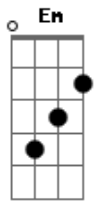

© ukulele-chords.com