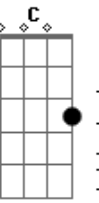

© ukulele-chords.com