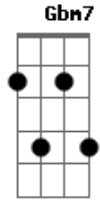

© ukulele-chords.com