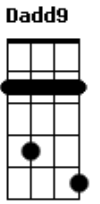

© ukulele-chords.com