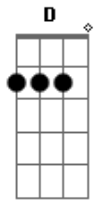

Dm7 Am7
Another night
F7M C G
Of weary dreams
Am7 F7M C
What's been left behind
Dm7 Am7
Another time
F7M C
Where days of late
G Am7
Are far away

D D Am7 D D
Far away

Bm7 Em G
Just another night
Bm7 Em G
In another time

[Final] Em C7M Em C7M
Em C7M Em C7M
Em C7M Em C7M Em

Acordes

© ukulele-chords.com