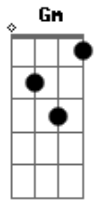

© ukulele-chords.com