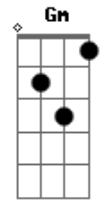

© ukulele-chords.com