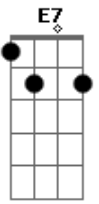

© ukulele-chords.com