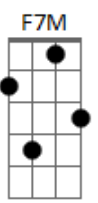

Am7 G C
 When you think
 G Am7 G D
 There's no way out
 Bm7 Em G
 And all you see collides
 Am7 G C Dm C
 Hope will in the end
 G Am7 G D Em C7M
 Chase all your fears away

(Em C7M Em)
 (C7M Em C7M)

[Segunda Parte]

Am7 G C
 When you think
 G Am7 G D
 There's no way out
 Bm7 Em G
 Leave everything behind
 Am7 G C
 You can live
 Dm E E7
 Your life anew

[Refrão]

Am7 F7M C
 What I left behind
 Dm7 Am7
 Another night
 F7M C G
 Of weary dreams
 Am7 F7M C
 What's been left behind
 Dm7 Am7
 Another time
 F7M C
 Where days of late
 G Am7
 Are far away
 D D Am7 D D
 Far away

D D Am7 D D
 Far away

Bm7 Em G
 Just another night
 Bm7 Em G
 In another time

[Final] Em C7M Em C7M
 Em C7M Em C7M
 Em C7M Em C7M Em

Acordes

© ukulele-chords.com

© ukulele-chords.com

© ukulele-chords.com

© ukulele-chords.com