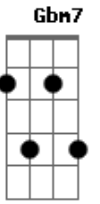

© ukulele-chords.com