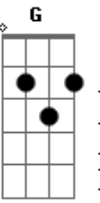

© ukulele-chords.com