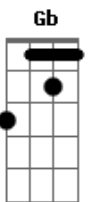

© ukulele-chords.com