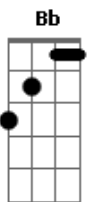

© ukulele-chords.com