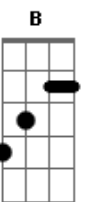

© ukulele-chords.com