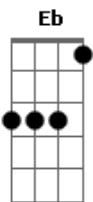

© ukulele-chords.com

© ukulele-chords.com