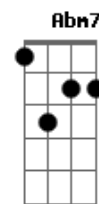

© ukulele-chords.com