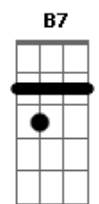

© ukulele-chords.com