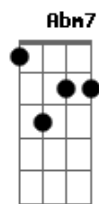

© ukulele-chords.com