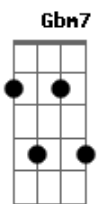

© ukulele-chords.com