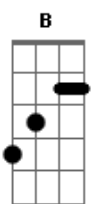

© ukulele-chords.com