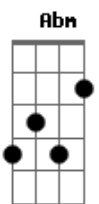

© ukulele-chords.com