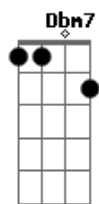

© ukulele-chords.com