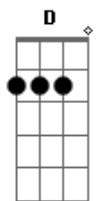

Enter Shikari - Crossing The Rubicon

tom:

Intro: **D**
Now we're crossing the Rubicon
We tried everything under the sun
So we're crossing the Rubicon
'Cause it's too late, it's too late
(**G A Gbm G A**)
(**G A Gbm G A**)

[Primeira Parte]

G **A**
Fill me out a prescription
G Bm A
For this?existential dread
G Bm A
I woke up into a nightmare
G Bm A
And I'm hoping that you'll take me back to bed

[Pré-Refrão]

G Bm A
But we can't turn back it's a labyrinth
G A Gbm
Now the die is cast my friend (we endeavour)
G A
Christ what a mess
Bm D
I think Beckett said it best
G A
Try again, fail again, fail better

[Refrão]

G A
Now we're crossing the Rubicon
G A
We tried everything under the sun
G A
So we're crossing the Rubicon
D G A
'Cause it's too late, it's too late

[Segunda Parte]

G Bm A
Fill me out a prescription
G Bm A D
Can you free me from this curse?
G Gb Bm
I woke up inside your compass
Gbm G A

Acordes

© ukulele-chords.com