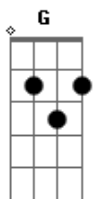

Enrique Iglesias - Let Me Be Your Hero

Tom: G
Intro: G Em C
D

G D C
I can be your hero baby
G D C
I can kiss away the pain
G D C
I will stand by you forever
G D C
You can take my breath away

Verses

G Em C D

you dance.....if I asked you to dance..Would you run.....and never look back
you tremble..if I touched your lips...Would you laugh..oh please tell me this

D
Would you swear that you'll always be mine
Would you lie would you run and hide
Am I in too deep have I lost my mind
Well I don't care you're here tonight

Repeat Chorus I

Chorus II

G Em C
G (strum)

you cry.....if you saw me crying..Would you save my soul..... tonight
would you die...for the one you love..Hold me in your...arms tonight

I can be your hero
I can kiss away the pain
And I will stand by you forever
You can take my breath away
You can take my breath away
I can be your hero

If you have questions please email me at MM. Enjoy :)

Chorus I : (Just strum and figure it out)

Acordes

© ukulele-chords.com