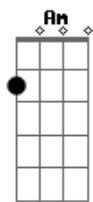

© ukulele-chords.com