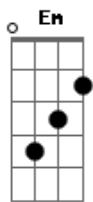

© ukulele-chords.com