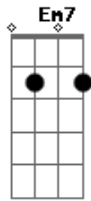

© ukulele-chords.com