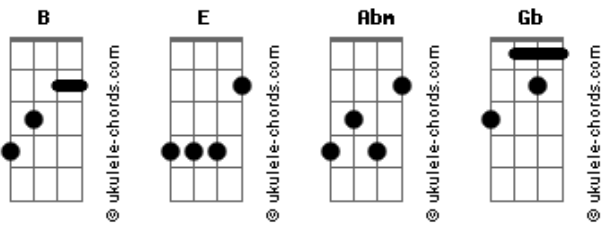

Enrique Iglesias - Dont Turn Off The Lights

Tom: B

Album: Escape
 Tabbed by Jorge Bautista
 e-mail:

WELL I THINK IS 97% CORRECT

This is the riff that is played all the song

Chorus:

If you feel like leavin'
 I'm not gonna make you stay

Acordes

But soon you'll be finding
 You can run, you can hide but you can't escape my love
 "solo" riff during chorus goes like this:

And there is also some sort of bridge:

You can run, you can hide, but you can't escape my love