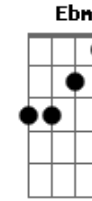

© ukulele-chords.com