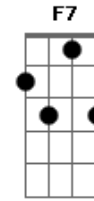

© ukulele-chords.com