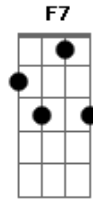

© ukulele-chords.com