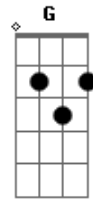

© ukulele-chords.com