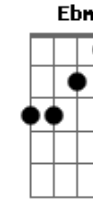

© ukulele-chords.com