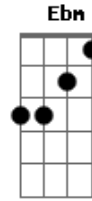

© ukulele-chords.com