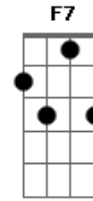

© ukulele-chords.com