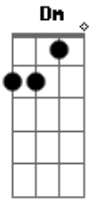

© ukulele-chords.com