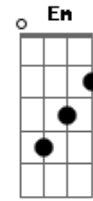

© ukulele-chords.com