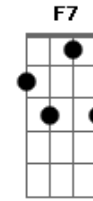

© ukulele-chords.com