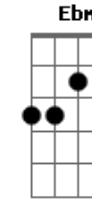

© ukulele-chords.com