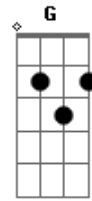

© ukulele-chords.com