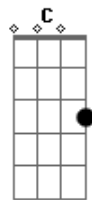

(G Em C D G)

(G C G D)

(G Em C D)

Let us try to live our lost illusions

They're the sun at night

If we don't we'll never taste

The spice of life

And when it seems

That we're in a dead end street

There's no reason to cry

Acordes

© ukulele-chords.com

© ukulele-chords.com

© ukulele-chords.com

© ukulele-chords.com

Cause we have a helping hand