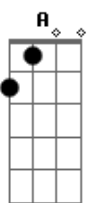

© ukulele-chords.com