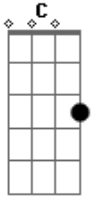

Ooh oh ^{G C}

We all make mistakes ^E

You might fall on your face ^A

But I am a conqueror! ^{G F G}

^C (Fade Out)

Acordes

© ukulele-chords.com