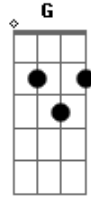

© ukulele-chords.com