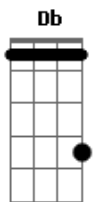

Emphatic - Tonight

Tom: Db

(com acordes na forma de Capotraste na 1ª casa Intro: C F Dm F G

Verso 1:

C
If I asked you what you need right now
Dm F G
Would you tell me the truth?
C F
'Cause I can't imagine how
Dm F G
To live my life without you
Dm
A smile from an angel
F
A touch on the shoulder
Dm
With you I know
F G
I want to grow older

Refrão:

C
Tonight
F Dm F
We can do anything, in your arms I'll be alright
G C
All of my life
F
Searching for someone
Dm F G
In your arms, heaven is closer
C
Tonight

Verso 2:

C
May not be the best man
F
Got my looks, but I cant dance
Dm F G
Make mistakes, like anyone, I know its true
C
When you finally find the reason
F
Your my sky for every season
Dm F G
You know that id do anything for you
Dm F Dm
I'm holding you close, I wont let you go
F G
In my arms ever, 'cause I swear

Refrão:

C

Tonight

F Dm F
We can do anything, in your arms I'll be alright
G C
All of my life
F
Searching for someone
Dm F G
In your arms, heaven is closer

Dm

A drop in the ocean
F
A duft thats left open
Dm
Time has been frozen
F G
When were in this moment
C
Tonight

Solo: (C F Dm F G)

C

A smile from an angel
F
A touch on the shoulder
Dm
With you I know
F G
I want to grow older

C

Tonight
F Dm F
We can do anything, in your arms I'll be alright
G C
All of my life
F
Searching for someone
Dm F G
In your arms, heaven is closer

C

Tonight
F Dm F
We can do anything, in your arms I'll be alright
G C
All of my life
F
Searching for someone
Dm F G
In your arms, heaven is closer
C
Tonight

Acordes

© ukulele-chords.com