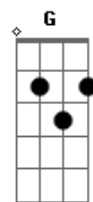

© ukulele-chords.com