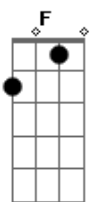

Emphatic - Tonight

Tom: Db

(com acordes na forma de Capotraste na 1ª casa)
Intro: C F Dm F G

Verso 1:

C F
If I asked you what you need right now
Dm F G
Would you tell me the truth?
C F
'Cause I can't imagine how
Dm F G
To live my life without you
Dm
A smile from an angel
F
A touch on the shoulder
Dm
With you I know
F G
I want to grow older

Solo: (C F Dm F G)

C

A smile from an angel
F
A touch on the shoulder
Dm
With you I know
F G
I want to grow older

C

Tonight
F Dm F
We can do anything, in your arms I'll be alright
G C
All of my life
F
Searching for someone
Dm F G
In your arms, heaven is closer

C

Tonight
F Dm F
We can do anything, in your arms I'll be alright
G C
All of my life
F
Searching for someone
Dm F G
In your arms, heaven is closer
C
Tonight

Acordes

© ukulele-chords.com

© ukulele-chords.com