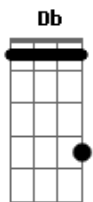

Emphatic - Tonight

Tom: Db

(com acordes na forma de Capotraste na 1ª casa)
Intro: C F Dm F G

Verso 1:

C F
If I asked you what you need right now
Dm F G
Would you tell me the truth?
C F
'Cause I can't imagine how
Dm F G
To live my life without you
Dm
A smile from an angel
F
A touch on the shoulder
Dm
With you I know
F G
I want to grow older

Refrão:

C
Tonight
F Dm F
We can do anything, in your arms I'll be alright
G C
All of my life
F
Searching for someone
Dm F G
In your arms, heaven is closer
C
Tonight

Verso 2:

C
May not be the best man
F
Got my looks, but I cant dance
Dm F G
Make mistakes, like anyone, I know its true
C
When you finally find the reason
F
Your my sky for every season
Dm F G
You know that id do anything for you
Dm F Dm
I'm holding you close, I wont let you go
F G
In my arms ever, 'cause I swear

Refrão:

C

Tonight

F Dm F
We can do anything, in your arms I'll be alright
G C
All of my life
F
Searching for someone
Dm F G
In your arms, heaven is closer

Dm

A drop in the ocean
F
A duft thats left open
Dm
Time has been frozen
F G
When were in this moment
C
Tonight

Solo: (C F Dm F G)

C

A smile from an angel
F
A touch on the shoulder
Dm
With you I know
F G
I want to grow older

C

Tonight
F Dm F
We can do anything, in your arms I'll be alright
G C
All of my life
F
Searching for someone
Dm F G
In your arms, heaven is closer

C

Tonight
F Dm F
We can do anything, in your arms I'll be alright
G C
All of my life
F
Searching for someone
Dm F G
In your arms, heaven is closer
C
Tonight

Acordes

© ukulele-chords.com