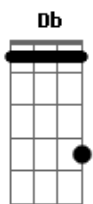

Emphatic - Tonight

Tom: Db

(com acordes na forma de Capotraste na 1ª casa)
Intro: C F Dm F G

Verso 1:

C
If I asked you what you need right now
Dm F G
Would you tell me the truth?
C F
'Cause I can't imagine how
Dm F G
To live my life without you
Dm
A smile from an angel
F
A touch on the shoulder
Dm
With you I know
F G
I want to grow older

Refrão:

C
Tonight
F Dm F
We can do anything, in your arms I'll be alright
G C
All of my life
F
Searching for someone
Dm F G
In your arms, heaven is closer
C
Tonight

Verso 2:

C
May not be the best man
F
Got my looks, but I cant dance
Dm F G
Make mistakes, like anyone, I know its true
C
When you finally find the reason
F
Your my sky for every season
Dm F G
You know that id do anything for you
Dm F Dm
I'm holding you close, I wont let you go
F G
In my arms ever, 'cause I swear

Refrão:

C

Tonight

F Dm F
We can do anything, in your arms I'll be alright
G C
All of my life
F
Searching for someone
Dm F G
In your arms, heaven is closer

Dm

A drop in the ocean
F
A duft thats left open
Dm
Time has been frozen
F G
When were in this moment
C
Tonight

Solo: (C F Dm F G)

C

A smile from an angel
F
A touch on the shoulder
Dm
With you I know
F G
I want to grow older

C

Tonight
F Dm F
We can do anything, in your arms I'll be alright
G C
All of my life
F
Searching for someone
Dm F G
In your arms, heaven is closer

C

Tonight
F Dm F
We can do anything, in your arms I'll be alright
G C
All of my life
F
Searching for someone
Dm F G
In your arms, heaven is closer
C
Tonight

Acordes

© ukulele-chords.com