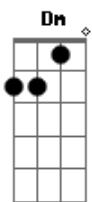

© ukulele-chords.com