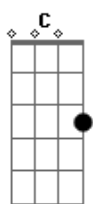

© ukulele-chords.com