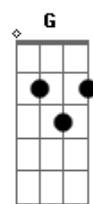

© ukulele-chords.com