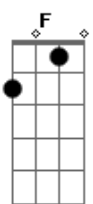

Emphatic - Tonight

Tom: Db

(com acordes na forma de Capotraste na 1ª casa)
Intro: C F Dm F G

Verso 1:

C
If I asked you what you need right now
Dm F G
Would you tell me the truth?
C F
'Cause I can't imagine how
Dm F G
To live my life without you
Dm
A smile from an angel
F
A touch on the shoulder
Dm
With you I know
F G
I want to grow older

Solo: (C F Dm F G)

C

A smile from an angel
F
A touch on the shoulder
Dm
With you I know
F G
I want to grow older

C

Tonight
F Dm F
We can do anything, in your arms I'll be alright
G C
All of my life
F
Searching for someone
Dm F G
In your arms, heaven is closer

C

Tonight
F Dm F
We can do anything, in your arms I'll be alright
G C
All of my life
F
Searching for someone
Dm F G
In your arms, heaven is closer
C
Tonight

Acordes

© ukulele-chords.com

© ukulele-chords.com