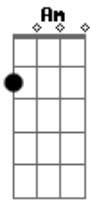

EMØTE - Lost In Your Eyes (feat. Kojak & Carla Duailibe)

tom:

Intro: Am F G Am

[Primeira Parte]

Am F
I can't say how good
G Am
Is the way you make me feel

F
I'm falling into you
G Am
Only you can't see

[Pré-Refrão]

Am F
I could be with you right now
Am
Everytime the Sun goes down
F
You're the one I want around

Acordes

© ukulele-chords.com

© ukulele-chords.com

© ukulele-chords.com

Around

[Refrão]

Am
Cause I'm lost in your eyes
F G
In your eyes, in your eyes, in your eyes
Am
I want you by my side
F G
By my side, by my side, by my side