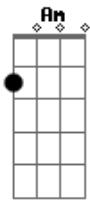

EMØTE - Lost In Your Eyes (feat. Kojak & Carla Duailibe)

tom:

Intro: Am F G Am

[Primeira Parte]

Am F
I can't say how good
G Am
Is the way you make me feel

F
I'm falling into you
G Am
Only you can't see

[Pré-Refrão]

Am F
I could be with you right now
Am
Everytime the Sun goes down
F
You're the one I want around

Acordes

© ukulele-chords.com