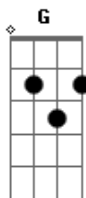

EMØTE - Lost In Your Eyes (feat. Kojak & Carla Duailibe)

tom:

Intro: Am F G Am

[Primeira Parte]

Am F
I can't say how good
G Am
Is the way you make me feel

F
I'm falling into you
G Am
Only you can't see

[Pré-Refrão]

Am F
I could be with you right now
Am
Everytime the Sun goes down
F
You're the one I want around

Acordes

© ukulele-chords.com

© ukulele-chords.com

© ukulele-chords.com

Around

[Refrão]

Am
Cause I'm lost in your eyes
F G
In your eyes, in your eyes, in your eyes
Am
I want you by my side
F G
By my side, by my side, by my side