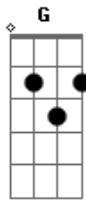

EMØTE - Lost In Your Eyes (feat. Kojak & Carla Duailibe)

tom:

Intro: Am F G Am

[Primeira Parte]

Am F
I can't say how good
G Am
Is the way you make me feel

F
I'm falling into you
G Am
Only you can't see

[Pré-Refrão]

Am F
I could be with you right now
Am
Everytime the Sun goes down
F
You're the one I want around

Acordes

© ukulele-chords.com

© ukulele-chords.com

© ukulele-chords.com

Around

[Refrão]

Am
Cause I'm lost in your eyes
F G
In your eyes, in your eyes, in your eyes
Am
I want you by my side
F G
By my side, by my side, by my side