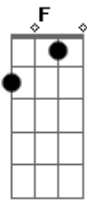

# EMØTE - Lost In Your Eyes (feat. Kojak & Carla Duailibe)

tom:

Intro: Am F G Am

[Primeira Parte]

Am F  
I can't say how good  
G Am  
Is the way you make me feel

F  
I'm falling into you  
G Am  
Only you can't see

## Acordes

© ukulele-chords.com

© ukulele-chords.com

© ukulele-chords.com

Around

[Refrão]

Am  
Cause I'm lost in your eyes  
F G  
In your eyes, in your eyes, in your eyes  
Am  
I want you by my side  
F G  
By my side, by my side, by my side