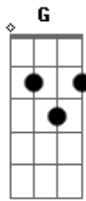

# EMØTE - Lost In Your Eyes (feat. Kojak & Carla Duailibe)

tom:

Intro: Am F G Am

[Primeira Parte]

Am F  
I can't say how good  
G Am  
Is the way you make me feel

F  
I'm falling into you  
G Am  
Only you can't see

[Pré-Refrão]

Am F  
I could be with you right now  
Am  
Everytime the Sun goes down  
F  
You're the one I want around

## Acordes

© ukulele-chords.com

© ukulele-chords.com

© ukulele-chords.com

Around

[Refrão]

Am  
Cause I'm lost in your eyes  
F G  
In your eyes, in your eyes, in your eyes  
Am  
I want you by my side  
F G  
By my side, by my side, by my side