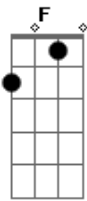

EMØTE - Lost In Your Eyes (feat. Kojak & Carla Duailibe)

tom:

Intro: Am F G Am

[Primeira Parte]

Am F
I can't say how good
G Am
Is the way you make me feel

F
I'm falling into you
G Am
Only you can't see

[Pré-Refrão]

Am F
I could be with you right now
Am
Everytime the Sun goes down
F
You're the one I want around

Acordes

© ukulele-chords.com

© ukulele-chords.com

© ukulele-chords.com

Around

[Refrão]

Am
Cause I'm lost in your eyes
F G
In your eyes, in your eyes, in your eyes
Am
I want you by my side
F G
By my side, by my side, by my side