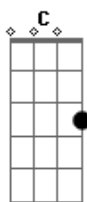

Emmylou Harris - Angel Band

Tom: C

My latest sun is sinking fast my race is nearly run
C F C G7 C
My strongest trials now are past my triumph has begun
C F C G7 C
G7 C G7 C C7
Oh come angel band come and around me stand
F C G7 C C7
Oh bear me away on your snow white wings to my immortal h-ome
F C G7 C

Oh bear me away on your snow white wings to my immortal home
C F C G7 C
Oh bear my longing heart to Him who bled and died for me
C F C G7 C
Whose blood now cleanses from all sin and gives me victory
G7 C G7 C C C7
Oh come angel band come and around me stand
F C G7 C C7
Oh bear me away on your snow white wings to my immortal h-ome
F C G7 C
Oh bear me away on your snow white wings to my immortal home
F C G7 C
Oh bear me away on your snow white wings to my immortal home

Acordes