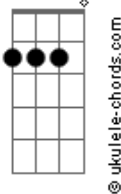

# Emmerson Nogueira - Sailing

Tom: D

Piano:

Violão:

**D7M**  
 It's not so far down to paradise  
 At least it's not for me  
**Gbm7**  
 And if the wind is right you can sail away  
 And find tranquility  
**D7M**  
 Ooh the canvas can do miracles  
 Just you wait and see  
**A7M**  
 Believe me  
**D7M**  
 It's not so far to the never never land  
 No reason to pretend  
**Gbm7**  
 And if the wind is right you can find the joy  
 Of innocence again  
**D7M**  
 Ooh the canvas can do miracles  
 Just you wait and see  
**A7M**  
 Believe me  
**A7M**  
 Sailing  
 Takes me away  
**D7M**  
 To where I've always heard it could be  
**Bm7** **Gbm**  
 Just a dream and the wind to carry me  
**Dbm7** **D7M**  
 And soon I will be free  
**A7M**  
 Fantasy

## Acordes

**D7M**

**A7M**

**D**

**Gbm7**

**Bm7**

**Gbm**

**Dbm7**