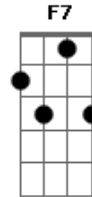

© ukulele-chords.com