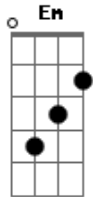

© ukulele-chords.com