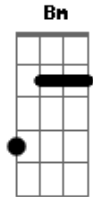

Emmerson Nogueira - Long Train Running/Lady/Stain´alive

Tom: C

Without lo-o-ove, ooh, where would you be now?

Down around the **Em** (ou **G**) corner, half a mile from here
 You see the Lost Train Running, and you watch them disappear
 Without **Am Bm C D** love, **E** where would you be now?
 Without **Am Bm D** lo-o-ove **E**

Solo PIANO

Em
 Keep on movin' maybe
 Keep on movin' maybe
 Keep on movin' maybe

Ya know I saw Miss Lucy down along the tracks
 She lost her home and her family and she won't be coming back
 Without love, where would you be now?
 Without lo-o-ove

Am
 Ah, ah ah ah, Stain'alive
 Ah, ah ah ah, Stain'alive
 Ah, ah ah ah, Stain'alive

Solo VIOLA

Dm
 Ah, ah ah ah, Stain'alive

Well the pistons keep on turnin' and the wheels go round and
 round
 And steel rails are cold and hard and the mountain ain't goin'
 down
 Without love, where would you be now?

Em
 Keep on movin' maybe
 Keep on movin' maybe
 Keep on movin' maybe

Acordes

© ukulele-chords.com

© ukulele-chords.com

© ukulele-chords.com

© ukulele-chords.com

© ukulele-chords.com

© ukulele-chords.com