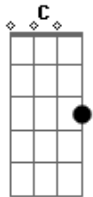

Emmerson Nogueira - Long Train Running/Lady/Stain´alive

Tom: C

Without lo-o-ove, ooh, where would you be now?

Down around the **Em** (ou **G**) corner, half a mile from here
You see the Lost Train Running, and you watch them disappear
Without **Am Bm C D** love, **E** where would you be now?
Without **Am Bm D** lo-o-ove **E**

Solo PIANO

Em
Keep on movin' maybe
Keep on movin' maybe
Keep on movin' maybe

Ya know I saw Miss Lucy down along the tracks
She lost her home and her family and she won't be coming back
Without love, where would you be now?
Without lo-o-ove

BAIXO (E D C E) 2X

Bm
Lady..hear me tonight
cos my feelin is just so right
G
as we dance by the moonlight
Em F7
can't you see your my delight

Well, the Illinois Central and the Southern Central Freight
You got to keep on pushin' mama, you know they're running late
Without love, where would you be now?
Without lo-o-ove

Am
Ah, ah ah ah, Stain'alive
Ah, ah ah ah, Stain'alive
Ah, ah ah ah, Stain'alive

Solo VIOLA

Dm
Ah, ah ah ah, Stain'alive

Well the pistons keep on turnin' and the wheels go round and
round
And steel rails are cold and hard and the mountain ain't goin'
down
Without love, where would you be now?

Em
Keep on movin' maybe
Keep on movin' maybe
Keep on movin' maybe

Acordes

© ukulele-chords.com