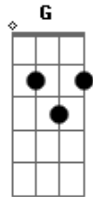

Emmerson Nogueira - Long Train Running/Lady/Stain´alive

Tom: C

Without lo-o-ove, ooh, where would you be now?

Down around the **Em** (ou **G**) corner, half a mile from here
 You see the Lost Train Running, and you watch them disappear
 Without **Am Bm C D** love, **E** where would you be now?
 Without **Am Bm D** lo-o-ove **E**

Solo PIANO

Em
 Keep on movin' maybe
 Keep on movin' maybe
 Keep on movin' maybe

Ya know I saw Miss Lucy down along the tracks
 She lost her home and her family and she won't be coming back
 Without love, where would you be now?
 Without lo-o-ove

Am
 Ah, ah ah ah, Stain'alive
 Ah, ah ah ah, Stain'alive
 Ah, ah ah ah, Stain'alive

Solo VIOLA

Dm
 Ah, ah ah ah, Stain'alive

Well the pistons keep on turnin' and the wheels go round and
 round
 And steel rails are cold and hard and the mountain ain't goin'
 down
 Without love, where would you be now?

Em
 Keep on movin' maybe
 Keep on movin' maybe
 Keep on movin' maybe

Acordes

© ukulele-chords.com

© ukulele-chords.com

© ukulele-chords.com

© ukulele-chords.com

© ukulele-chords.com

© ukulele-chords.com