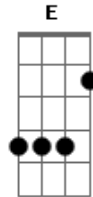

Emmerson Nogueira - Long Train Running/Lady/Stain´alive

Tom: C

Without lo-o-ove, ooh, where would you be now?

Down around the **Em** (ou **G**) corner, half a mile from here
 You see the Lost Train Running, and you watch them disappear
 Without **Am Bm C D** love, **E** where would you be now?
 Without **Am Bm D** lo-o-ove **E**

Solo PIANO

Em
 Keep on movin' maybe
 Keep on movin' maybe
 Keep on movin' maybe

Ya know I saw Miss Lucy down along the tracks
 She lost her home and her family and she won't be coming back
 Without love, where would you be now?
 Without lo-o-ove

Am
 Ah, ah ah ah, Stain'alive
 Ah, ah ah ah, Stain'alive
 Ah, ah ah ah, Stain'alive

Solo VIOLA

Dm
 Ah, ah ah ah, Stain'alive

Well the pistons keep on turnin' and the wheels go round and
 round
 And steel rails are cold and hard and the mountain ain't goin'
 down
 Without love, where would you be now?

Em
 Keep on movin' maybe
 Keep on movin' maybe
 Keep on movin' maybe

Acordes

© ukulele-chords.com

© ukulele-chords.com

© ukulele-chords.com

© ukulele-chords.com

© ukulele-chords.com

© ukulele-chords.com