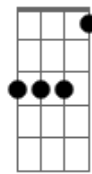

Emmerson Nogueira - Jesusland

Tom: **Db**
 Intro: **Bbm7 Cm** x 4 then **Gb Db Ab**

Verse:

take a walk, out the gate you go and never stop
 passed dollar stores and wig shops.
 quarter in a cup for every block
 and watch the buildings grow

smaller as you go
 down the tracks
 beautiful mc mansions on a hill
 that overlook a highway
 river boat casinos and you still
 have yet to see your soul

Acordes

Db

© ukulele-chords.com

Bbm7

© ukulele-chords.com

Cm

© ukulele-chords.com

Gb

© ukulele-chords.com

Ab

© ukulele-chords.com

Eb

© ukulele-chords.com