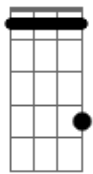

Emmerson Nogueira - Jesusland

Tom: **Db**
 Intro: **Bbm7 Cm** x 4 then **Gb Db Ab**

Verse:

take a walk, out the gate you go and never stop
 passed dollar stores and wig shops.
 quarter in a cup for every block
 and watch the buildings grow

smaller as you go
 down the tracks
 beautiful mc mansions on a hill
 that overlook a highway
 river boat casinos and you still
 have yet to see your soul

Acordes

Db

© ukulele-chords.com

Bbm7

© ukulele-chords.com