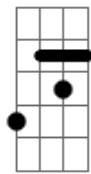

Emmerson Nogueira - Jesusland

Tom: **Db**
 Intro: **Bbm7 Cm** x 4 then **Gb Db Ab**

Verse:

take a walk, out the gate you go and never stop
 passed dollar stores and wig shops.
 quarter in a cup for every block
 and watch the buildings grow

smaller as you go
 down the tracks
 beautiful mc mansions on a hill
 that overlook a highway
 river boat casinos and you still
 have yet to see your soul

Acordes

Db

© ukulele-chords.com

Bbm7

© ukulele-chords.com

Cm

© ukulele-chords.com

Gb

© ukulele-chords.com

Ab

© ukulele-chords.com

Eb

© ukulele-chords.com