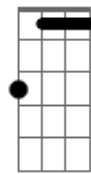

Emmerson Nogueira - Jesusland

Tom: **Db**
Intro: **Bbm7 Cm** x 4 then **Gb Db Ab**

Verse:

take a walk, out the gate you go and never stop
passed dollar stores and wig shops.
quarter in a cup for every block
and watch the buildings grow

smaller as you go
down the tracks
beautiful mc mansions on a hill
that overlook a highway
river boat casinos and you still
have yet to see your soul

Acordes

© ukulele-chords.com

© ukulele-chords.com

© ukulele-chords.com

© ukulele-chords.com

© ukulele-chords.com

© ukulele-chords.com

Bbm

© ukulele-chords.com