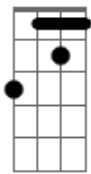

Emmerson Nogueira - Jesusland

Tom: **Db**
Intro: **Bbm7 Cm** x 4 then **Gb Db Ab**

Verse:

take a walk, out the gate you go and never stop
passed dollar stores and wig shops.
quarter in a cup for every block
and watch the buildings grow

smaller as you go
down the tracks
beautiful mc mansions on a hill
that overlook a highway
river boat casinos and you still
have yet to see your soul

Acordes

© ukulele-chords.com

© ukulele-chords.com

© ukulele-chords.com

Gb

© ukulele-chords.com

© ukulele-chords.com

© ukulele-chords.com

© ukulele-chords.com