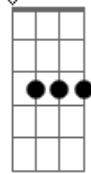

Emmerson Nogueira - Jesusland

Tom: **Db**
Intro: **Bbm7 Cm** x 4 then **Gb Db Ab**

Verse:

take a walk, out the gate you go and never stop
passed dollar stores and wig shops.
quarter in a cup for every block
and watch the buildings grow

smaller as you go
down the tracks
beautiful mc mansions on a hill
that overlook a highway
river boat casinos and you still
have yet to see your soul

Acordes

© ukulele-chords.com

© ukulele-chords.com

Cm

© ukulele-chords.com

© ukulele-chords.com

© ukulele-chords.com

© ukulele-chords.com

© ukulele-chords.com