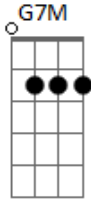

Emmerson Nogueira - Follow you follow me

Tom: G

G, Am7, C, C

Intro:

Stay with me, my love I hope you'll always be
Right here by my side, if ever I needed you, oh my love
In your arms, I feel so safe and so secure
Every day is such a perfect day to spend, alone with
you

I will follow you if you follow me
All the days and nights that we know will be
I will stay with you if you stay with me

Just one single tear in each passing year
With the dark, oh I see so very clearly now
All my fears are drifting by me so slowly now, fading
away

I can say, the night is long but you are here
Close at hand I'm better for the smile you give, and
while I live
I will follow you if you follow me
All the days and nights that we know will be
I will stay with you if you stay with me
Just one single tear in each passing year
I will follow you if you follow me...

Acordes

© ukulele-chords.com

© ukulele-chords.com

© ukulele-chords.com

© ukulele-chords.com

© ukulele-chords.com

© ukulele-chords.com

© ukulele-chords.com

© ukulele-chords.com

© ukulele-chords.com

© ukulele-chords.com