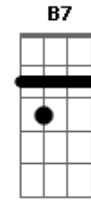

© ukulele-chords.com

© ukulele-chords.com