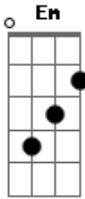

© ukulele-chords.com