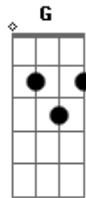

© ukulele-chords.com