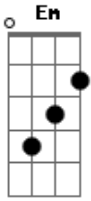

© ukulele-chords.com