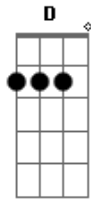

© ukulele-chords.com