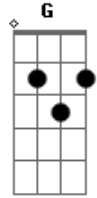

© ukulele-chords.com