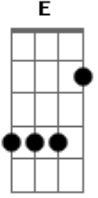

Eminem - Kings Never Die

Tom: **A**

E
Here to stay
Gb
Even when I'm gone
G

When I close my eyes
Through the **A** passage of time
E **Gb**
Kings never die
E Gb G A

Acordes

© ukulele-chords.com

© ukulele-chords.com