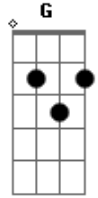

© ukulele-chords.com