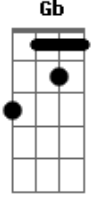

© ukulele-chords.com