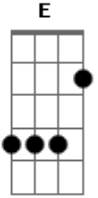

© ukulele-chords.com