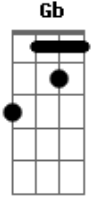

© ukulele-chords.com