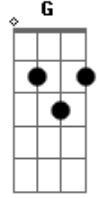

© ukulele-chords.com