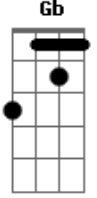

Eminem - Kings Never Die

Tom: **A**

E
Here to stay
Gb
Even when I'm gone
G

When I close my eyes
Through the **A** passage of time
E **Gb**
Kings never die
E Gb G A

Acordes

© ukulele-chords.com

© ukulele-chords.com