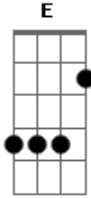

© ukulele-chords.com