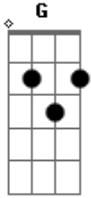

Eminem - Kill You

Tabbed By Jesse Krupocin
JK

Repeated Through entire song

G :-----1-----3-----3-----3-----1-----3-----1-----|
D :--3-----3-----3-----3-----1-----3-----1-----|
A :1-----1-3-----3-----3-----1-----3-----1-----|

E :-----1-----01-----3-----3-----1-----3-----1-----|

Throw this in sometimes
You have to hit it perfect or it sounds wrong

G :-----3-----3-----3-----3-----1-----3-----1-----|
D :--3-----3-----3-----3-----1-----3-----1-----|
A :1-----1-3-----3-----3-----1-----3-----1-----|
E :-----1-----01-----3-----3-----1-----3-----1-----|

Acordes

© ukulele-chords.com