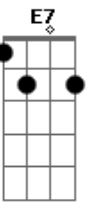

Emiliano Pordeus - Alumia

Tom: A

Intr.: (A G Bm A D E7)
 RIFF: (A G B A D B)

A G
 Luz radiante no céu
 D
 Alumia minha vida
 A
 Alumia minha alma
 B7
 Alumia meu sertão
 D
 Nas veredas do caminho
 E7 A
 Alumia meu coração - [RIFF] - (Repete A)

[REFRÃO]
 [RIFF] - SOLO - [RIFF] - A - REFRÃO - B - [RIFF] - REFRÃO - RIFF (final) 4x

Acordes

© ukulele-chords.com

© ukulele-chords.com

© ukulele-chords.com

© ukulele-chords.com

© ukulele-chords.com

© ukulele-chords.com