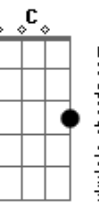

© ukulele-chords.com