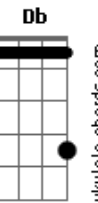

© ukulele-chords.com