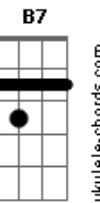

Emiliano Pordeus - Alumia

Tom: A

Intr.: (A G Bm A D E7)
 RIFF: (A G B A D B)

A G
 Luz radiante no céu
 D
 Alumia minha vida
 A
 Alumia minha alma
 B7
 Alumia meu sertão
 D
 Nas veredas do caminho
 E7 A
 Alumia meu coração - [RIFF] - (Repete A)

[REFRÃO]
 [RIFF] - SOLO - [RIFF] - A - REFRÃO - B - [RIFF] - REFRÃO -
 RIFF (final) 4x

Acordes

© ukulele-chords.com

© ukulele-chords.com

© ukulele-chords.com

© ukulele-chords.com

© ukulele-chords.com

© ukulele-chords.com