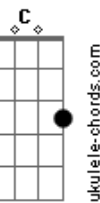

© ukulele-chords.com

© ukulele-chords.com