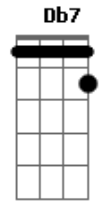

© ukulele-chords.com