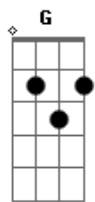

Emerson Lake And Palmer - Take a Pebble

tom: G

Em Gbm
Just take a pebble and cast it to the sea
Em Gbm
Then watch the ripples that unfold into me
A G D G
My face spill so gently into your eyes
A C Bm E
Disturbing the waters of our lives

Em Gbm
Shreds of our memories are lying on your grass
Em Gbm
Wounded words of laughter are graveyards of the past
a5 g d5/a g
Photografs are gray and torn scattered in your fieldsz

a5 c bm/f# e
Letters of your memories are not real

Em Gbm
Wear sadness on your shouders like a worn-out overcoat
Em Gbm
In pockets creased and tattered hang the rags of your hopes
A G D G
The daybreak is your midnight the colours have all died
A C Bm E
Disturbing the waters of our lives
C Bm
Of our lives
C Bm
Lives
C
Lives
E
Of our lives

Acordes

© ukulele-chords.com