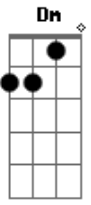

© ukulele-chords.com