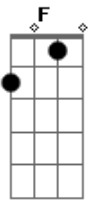

© ukulele-chords.com