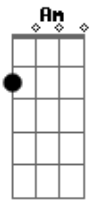

© ukulele-chords.com