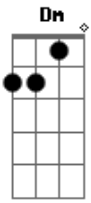

© ukulele-chords.com