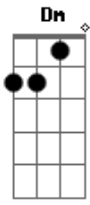

© ukulele-chords.com