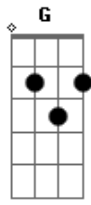

© ukulele-chords.com