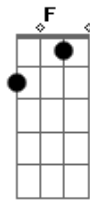

© ukulele-chords.com