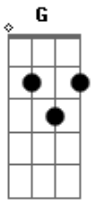

© ukulele-chords.com