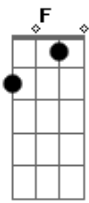

Elvis Presley - (You're The) Devil In Disguise

tom: intro: Batida Rapida (Bb C F)
) Segura em C F

F
You look like an angel, you walk like an angel,
Bb C
you talk like an angel, but I got wise.

F Dm
You're the devil in disguise, oh yes, you are,
F Dm
devil in disguise, hmmm.

F
1. You fooled me with your kisses,
Dm

you cheated and you schemed.
F Dm
Heaven knows how you lied to me,
Bb C F
you're not the way you seemed.

F
2. I thought I was in heaven,
Dm
but I was sure surprised.

F Dm
Heaven help me, I didn't see,
Bb C F
the devil in your eyes.

F Dm
devil in disguise, oh yes, you are

Acordes