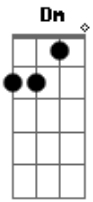

© ukulele-chords.com