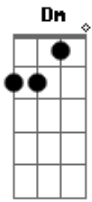

© ukulele-chords.com